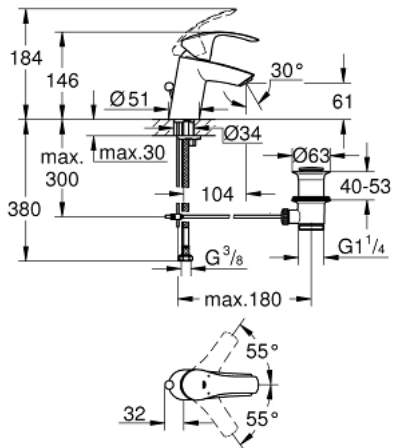

23 456 002 **EUROSMART SINGLE-LEVER BASIN MIXER 1/2"**
S-SIZE

PRODUCT DESCRIPTION

- Colour: chrome
- single hole installation
- metal lever
- GROHE SilkMove 35 mm ceramic cartridge
- adjustable flow rate limiter
- GROHE LongLife finish
- GROHE FastFixation rapid installation system
- hybrid pop-up waste set 1 1/4"
- flexible connection hoses

23 456 002 EUROSMART SINGLE-LEVER BASIN MIXER 1/2" S-SIZE

SPARE PARTS, 10月 2013 – now

- 1: Lever (Spare part-nr. 46897000)
- 2: Cap (Spare part-nr. 46492000)
- 3: Screw coupling (Spare part-nr. 46460000)
- 4: Cartridge (Spare part-nr. 46374000)
- 5: Pop-up rod (Spare part-nr. 06329000)
- 6: Mousseur (Spare part-nr. 48159000)
- 7: Shank mounting kit (Spare part-nr. 46671000)
- 8: Waste set 1 1/4" (Spare part-nr. 28910000)
- 8.1: Plug (Spare part-nr. 07182000)
- 8.2: Eccentric rod (Spare part-nr. 07052000)
- 9: Socket spanner (Spare part-nr. 19332000)*
- 10: Temperature limiter (Spare part-nr. 46375000)*
- 11: Mounting wrench (Spare part-nr. 19017000)*
- 12: Eccentric rod (Spare part-nr. 07341000)*