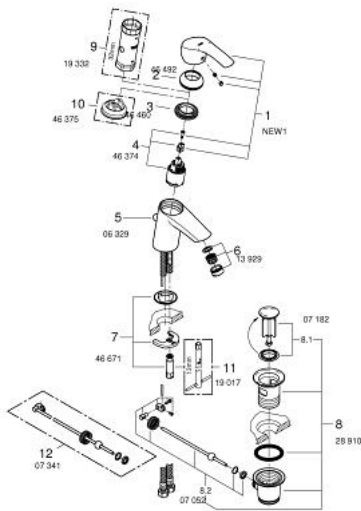

23 456 002 **EUROSMART SINGLE-LEVER BASIN MIXER 1/2"**
S-SIZE

PRODUCT DESCRIPTION

- Colour: chrome
- single hole installation
- metal lever
- GROHE SilkMove 35 mm ceramic cartridge
- adjustable flow rate limiter
- GROHE LongLife finish
- GROHE FastFixation rapid installation system
- hybrid pop-up waste set 1 1/4"
- flexible connection hoses

23 456 002 EUROSMART SINGLE-LEVER BASIN MIXER 1/2" S-SIZE

SPARE PARTS, 10月 2013 – now

- 1: Lever (Spare part-nr. 46897000)
- 2: Cap (Spare part-nr. 46492000)
- 3: Screw coupling (Spare part-nr. 46460000)
- 4: Cartridge (Spare part-nr. 46374000)
- 5: Pop-up rod (Spare part-nr. 06329000)
- 6: Mousseur (Spare part-nr. 48159000)
- 7: Shank mounting kit (Spare part-nr. 46671000)
- 8: Waste set 1 1/4" (Spare part-nr. 28910000)
- 8.1: Plug (Spare part-nr. 07182000)
- 8.2: Eccentric rod (Spare part-nr. 07052000)
- 9: Socket spanner (Spare part-nr. 19332000)*
- 10: Temperature limiter (Spare part-nr. 46375000)*
- 11: Mounting wrench (Spare part-nr. 19017000)*
- 12: Eccentric rod (Spare part-nr. 07341000)*