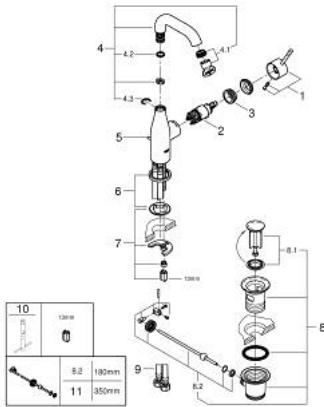

23 462 001 **ESSENCE SINGLE-LEVER BASIN MIXER 1/2"**
M-SIZE

PRODUCT DESCRIPTION

- Colour: chrome
- single hole installation
- metal lever
- GROHE SilkMove 28 mm ceramic cartridge
- with temperature limiter
- GROHE LongLife finish
- GROHE EcoJoy mousseur 5.7 l/min
- GROHE AquaGuide adjustable mousseur
- GROHE FastFixation Plus installation system
- swivel spout with mousseur and stop limiter
- pop-up waste set 1 1/4"
- flexible connection hoses
- minimum pressure 1,0 bar

23 462 001 **ESSENCE SINGLE-LEVER BASIN MIXER 1/2"**
M-SIZE

SPARE PARTS, February 2022 – now

- 1: Lever (Spare part-nr. 46919000)
 - 2: Cartridge (Spare part-nr. 46580000)
 - 3: screw ring (Spare part-nr. 48591000)
 - 4: Swivel tube spout (Spare part-nr. 13373000)
 - 4.1: Mousseur (Spare part-nr. 48270000)
 - 4.2: Sealing washer (Spare part-nr. 0128500M)
 - 4.3: Safety ring (Spare part-nr. 4826600M)
 - 5: Pop-up rod (Spare part-nr. 46739000)
 - 6: Escutcheon (Spare part-nr. 48603000)
 - 7: Shank mounting kit (Spare part-nr. 46645000)
 - 8: Pop-up waste set 1 1/4" (Spare part-nr. 28910000)
 - 8.1: Plug (Spare part-nr. 07182000)
 - 8.2: Eccentric rod (Spare part-nr. 07052000)
 - 9: Connection hose (Spare part-nr. 46255000)
 - 10: Mounting wrench (Spare part-nr. 19017000)*
 - 11: Eccentric rod (Spare part-nr. 07341000)*
- * Optional accessories