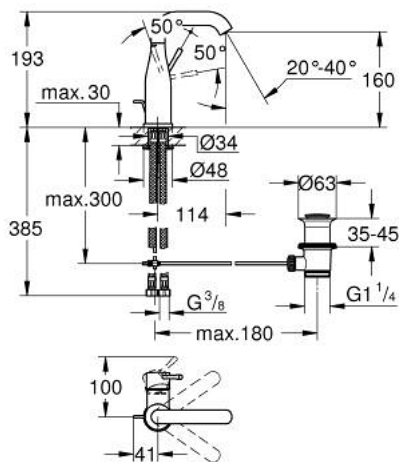

23 462 001 **ESSENCE SINGLE-LEVER BASIN MIXER 1/2"**
M-SIZE

PRODUCT DESCRIPTION

- Colour: chrome
- single hole installation
- metal lever
- GROHE SilkMove 28 mm ceramic cartridge
- with temperature limiter
- GROHE LongLife finish
- GROHE EcoJoy mousseur 5.7 l/min
- GROHE AquaGuide adjustable mousseur
- GROHE FastFixation Plus installation system
- swivel spout with mousseur and stop limiter
- pop-up waste set 1 1/4"
- flexible connection hoses
- minimum pressure 1,0 bar

23 462 001 **ESSENCE SINGLE-LEVER BASIN MIXER 1/2"**
M-SIZE

SPARE PARTS, February 2022 – now

- 1: Lever (Spare part-nr. 46919000)
 - 2: Cartridge (Spare part-nr. 46580000)
 - 3: screw ring (Spare part-nr. 48591000)
 - 4: Swivel tube spout (Spare part-nr. 13373000)
 - 4.1: Mousseur (Spare part-nr. 48270000)
 - 4.2: Sealing washer (Spare part-nr. 0128500M)
 - 4.3: Safety ring (Spare part-nr. 4826600M)
 - 5: Pop-up rod (Spare part-nr. 46739000)
 - 6: Escutcheon (Spare part-nr. 48603000)
 - 7: Shank mounting kit (Spare part-nr. 46645000)
 - 8: Pop-up waste set 1 1/4" (Spare part-nr. 28910000)
 - 8.1: Plug (Spare part-nr. 07182000)
 - 8.2: Eccentric rod (Spare part-nr. 07052000)
 - 9: Connection hose (Spare part-nr. 46255000)
 - 10: Mounting wrench (Spare part-nr. 19017000)*
 - 11: Eccentric rod (Spare part-nr. 07341000)*
- * Optional accessories