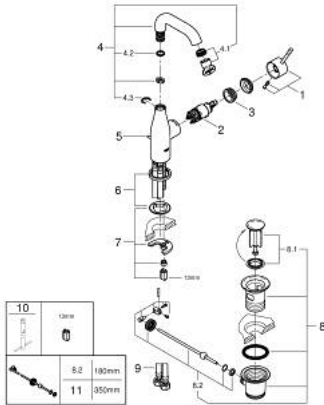

23 462 001 **ESSENCE SINGLE-LEVER BASIN MIXER 1/2"**
M-SIZE

SPARE PARTS, 2月 2022 – now

- 1: Lever (Spare part-nr. 46919000)
- 2: Cartridge (Spare part-nr. 46580000)
- 3: screw ring (Spare part-nr. 48591000)
- 4: Tubular spout (Spare part-nr. 13373000)
- 4.1: Mousseur (Spare part-nr. 48270000)
- 4.2: Sealing washer (Spare part-nr. 0128500M)
- 4.3: Safety ring (Spare part-nr. 4826600M)
- 5: Pop-up rod (Spare part-nr. 46739000)
- 6: Escutcheon (Spare part-nr. 48603000)
- 7: Shank mounting kit (Spare part-nr. 46645000)
- 8: Waste set 1 1/4" (Spare part-nr. 28910000)
- 8.1: Plug (Spare part-nr. 07182000)
- 8.2: Eccentric rod (Spare part-nr. 07052000)
- 9: Connection hose (Spare part-nr. 46255000)
- 10: Mounting wrench (Spare part-nr. 19017000)*
- 11: Eccentric rod (Spare part-nr. 07341000)*