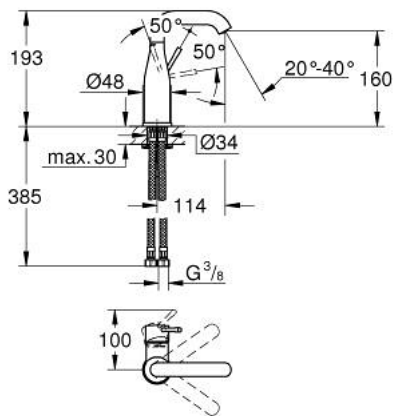

23 463 001 **ESSENCE SINGLE-LEVER BASIN MIXER 1/2"**  
**M-SIZE**

**PRODUCT DESCRIPTION**

- Colour: chrome
- single hole installation
- metal lever
- GROHE SilkMove 28 mm ceramic cartridge
- with temperature limiter
- GROHE LongLife finish
- GROHE EcoJoy mousseur 5.7 l/min
- GROHE AquaGuide adjustable mousseur
- GROHE FastFixation Plus installation system
- swivel spout with mousseur and stop limiter
- smooth body
- flexible connection hoses
- minimum pressure 1,0 bar

23 463 001 **ESSENCE SINGLE-LEVER BASIN MIXER 1/2"**  
**M-SIZE**

**SPARE PARTS**, February 2022 – now

- 1: Lever (Spare part-nr. 46919000)
  - 2: Cartridge (Spare part-nr. 46580000)
  - 3: screw ring (Spare part-nr. 48591000)
  - 4: Swivel tube spout (Spare part-nr. 13373000)
  - 4.1: Mousseur (Spare part-nr. 48270000)
  - 4.2: Sealing washer (Spare part-nr. 0128500M)
  - 4.3: Safety ring (Spare part-nr. 4826600M)
  - 5: Escutcheon (Spare part-nr. 48603000)
  - 6: Shank mounting kit (Spare part-nr. 46645000)
  - 7: Connection hose (Spare part-nr. 46255000)
  - 8: Mounting wrench (Spare part-nr. 19017000)\*
  - 9: Waste set with push-open plug (Spare part-nr. 65807000)\*
- \* Optional accessories