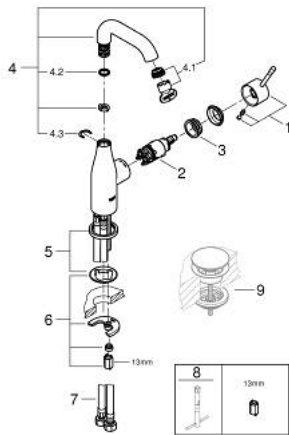

23 463 001 **ESSENCE SINGLE-LEVER BASIN MIXER 1/2"**  
**M-SIZE**

**PRODUCT DESCRIPTION**

- Colour: chrome
- single hole installation
- metal lever
- GROHE SilkMove 28 mm ceramic cartridge
- with temperature limiter
- GROHE LongLife finish
- GROHE EcoJoy mousseur 5.7 l/min
- GROHE AquaGuide adjustable mousseur
- GROHE FastFixation Plus installation system
- swivel spout with mousseur and stop limiter
- smooth body
- flexible connection hoses
- minimum pressure 1,0 bar

23 463 001 **ESSENCE SINGLE-LEVER BASIN MIXER 1/2"**  
**M-SIZE**

**SPARE PARTS**, February 2022 – now

- 1: Lever (Spare part-nr. 46919000)
  - 2: Cartridge (Spare part-nr. 46580000)
  - 3: screw ring (Spare part-nr. 48591000)
  - 4: Swivel tube spout (Spare part-nr. 13373000)
  - 4.1: Mousseur (Spare part-nr. 48270000)
  - 4.2: Sealing washer (Spare part-nr. 0128500M)
  - 4.3: Safety ring (Spare part-nr. 4826600M)
  - 5: Escutcheon (Spare part-nr. 48603000)
  - 6: Shank mounting kit (Spare part-nr. 46645000)
  - 7: Connection hose (Spare part-nr. 46255000)
  - 8: Mounting wrench (Spare part-nr. 19017000)\*
  - 9: Waste set with push-open plug (Spare part-nr. 65807000)\*
- \* Optional accessories