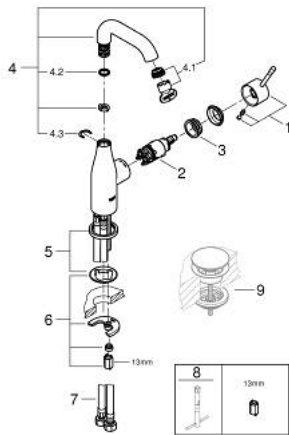

23 463 001 ESSENCE SINGLE-LEVER BASIN MIXER 1/2"
M-SIZE

PRODUCT DESCRIPTION

- Colour: chrome
- single hole installation
- metal lever
- GROHE SilkMove 28 mm ceramic cartridge
- with temperature limiter
- GROHE LongLife finish
- GROHE EcoJoy - less water, perfect flow
- maximum flow rate (at 3 bar): 5.7 l/min
- GROHE AquaGuide adjustable mousseur
- GROHE FastFixation Plus installation system
- swivel spout with mousseur and stop limiter
- smooth body
- flexible connection hoses
- minimum pressure 1,0 bar

23 463 001 **ESSENCE SINGLE-LEVER BASIN MIXER 1/2"**
M-SIZE

SPARE PARTS, February 2022 – now

- 1: Lever (Spare part-nr. 46919000)
 - 2: Cartridge (Spare part-nr. 46580000)
 - 3: screw ring (Spare part-nr. 48591000)
 - 4: Swivel tube spout (Spare part-nr. 13373000)
 - 4.1: Mousseur (Spare part-nr. 48270000)
 - 4.2: Sealing washer (Spare part-nr. 0128500M)
 - 4.3: Safety ring (Spare part-nr. 4826600M)
 - 5: Escutcheon (Spare part-nr. 48603000)
 - 6: Shank mounting kit (Spare part-nr. 46645000)
 - 7: Connection hose (Spare part-nr. 46255000)
 - 8: Mounting wrench (Spare part-nr. 19017000)*
 - 9: Waste set with push-open plug (Spare part-nr. 65807000)*
- * Optional accessories