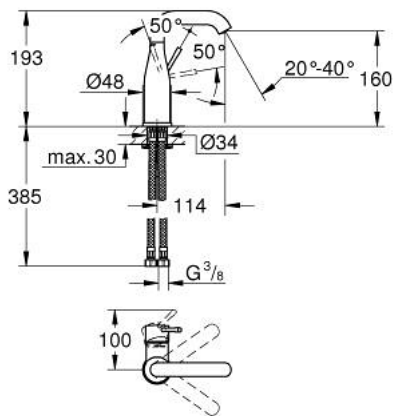

23 463 001 ESSENCE SINGLE-LEVER BASIN MIXER 1/2"
M-SIZE

PRODUCT DESCRIPTION

- Colour: chrome
- single hole installation
- metal lever
- GROHE SilkMove 28 mm ceramic cartridge
- with temperature limiter
- GROHE LongLife finish
- GROHE EcoJoy - less water, perfect flow
- maximum flow rate (at 3 bar): 5.7 l/min
- GROHE AquaGuide adjustable mousseur
- GROHE FastFixation Plus installation system
- swivel spout with mousseur and stop limiter
- smooth body
- flexible connection hoses
- minimum pressure 1,0 bar

23 463 001 **ESSENCE SINGLE-LEVER BASIN MIXER 1/2"**
M-SIZE

SPARE PARTS, February 2022 – now

- 1: Lever (Spare part-nr. 46919000)
 - 2: Cartridge (Spare part-nr. 46580000)
 - 3: screw ring (Spare part-nr. 48591000)
 - 4: Swivel tube spout (Spare part-nr. 13373000)
 - 4.1: Mousseur (Spare part-nr. 48270000)
 - 4.2: Sealing washer (Spare part-nr. 0128500M)
 - 4.3: Safety ring (Spare part-nr. 4826600M)
 - 5: Escutcheon (Spare part-nr. 48603000)
 - 6: Shank mounting kit (Spare part-nr. 46645000)
 - 7: Connection hose (Spare part-nr. 46255000)
 - 8: Mounting wrench (Spare part-nr. 19017000)*
 - 9: Waste set with push-open plug (Spare part-nr. 65807000)*
- * Optional accessories