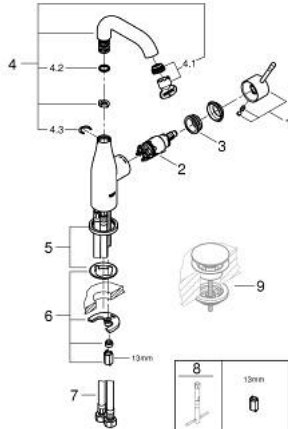

23 463 001 **ESSENCE SINGLE-LEVER BASIN MIXER 1/2"**  
**M-SIZE**

**PRODUCT DESCRIPTION**

- Colour: chrome
- single hole installation
- metal lever
- GROHE SilkMove 28 mm ceramic cartridge
- with temperature limiter
- GROHE LongLife finish
- GROHE EcoJoy mousseur 5.7 l/min
- GROHE AquaGuide adjustable mousseur
- GROHE FastFixation Plus installation system
- swivel spout with mousseur and stop limiter
- smooth body
- flexible connection hoses
- min. recommended pressure 1.0 bar

23 463 001 **ESSENCE SINGLE-LEVER BASIN MIXER 1/2"**  
**M-SIZE**

**SPARE PARTS**, 2月 2022 – now

- 1: Lever (Spare part-nr. 46919000)
  - 2: Cartridge (Spare part-nr. 46580000)
  - 3: screw ring (Spare part-nr. 48591000)
  - 4: Tubular spout (Spare part-nr. 13373000)
  - 4.1: Mousseur (Spare part-nr. 48270000)
  - 4.2: Sealing washer (Spare part-nr. 0128500M)
  - 4.3: Safety ring (Spare part-nr. 4826600M)
  - 5: Escutcheon (Spare part-nr. 48603000)
  - 6: Shank mounting kit (Spare part-nr. 46645000)
  - 7: Connection hose (Spare part-nr. 46255000)
  - 8: Mounting wrench (Spare part-nr. 19017000)\*
  - 9: Waste set with push-open plug (Spare part-nr. 65807000)\*
- \* Optional accessories