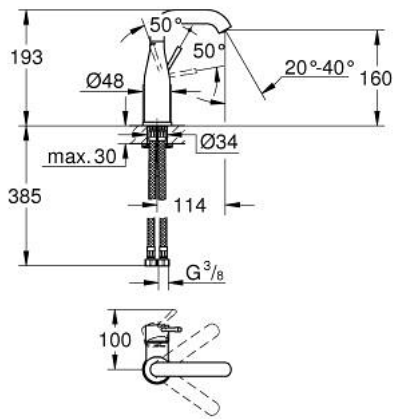

23 463 001 **ESSENCE SINGLE-LEVER BASIN MIXER 1/2"**  
**M-SIZE**

**PRODUCT DESCRIPTION**

- Colour: chrome
- single hole installation
- metal lever
- GROHE SilkMove 28 mm ceramic cartridge
- with temperature limiter
- GROHE LongLife finish
- GROHE EcoJoy mousseur 5.7 l/min
- GROHE AquaGuide adjustable mousseur
- GROHE FastFixation Plus installation system
- swivel spout with mousseur and stop limiter
- smooth body
- flexible connection hoses
- min. recommended pressure 1.0 bar

23 463 001 **ESSENCE SINGLE-LEVER BASIN MIXER 1/2"**  
**M-SIZE**

**SPARE PARTS**, 2月 2022 – now

- 1: Lever (Spare part-nr. 46919000)
  - 2: Cartridge (Spare part-nr. 46580000)
  - 3: screw ring (Spare part-nr. 48591000)
  - 4: Tubular spout (Spare part-nr. 13373000)
  - 4.1: Mousseur (Spare part-nr. 48270000)
  - 4.2: Sealing washer (Spare part-nr. 0128500M)
  - 4.3: Safety ring (Spare part-nr. 4826600M)
  - 5: Escutcheon (Spare part-nr. 48603000)
  - 6: Shank mounting kit (Spare part-nr. 46645000)
  - 7: Connection hose (Spare part-nr. 46255000)
  - 8: Mounting wrench (Spare part-nr. 19017000)\*
  - 9: Waste set with push-open plug (Spare part-nr. 65807000)\*
- \* Optional accessories