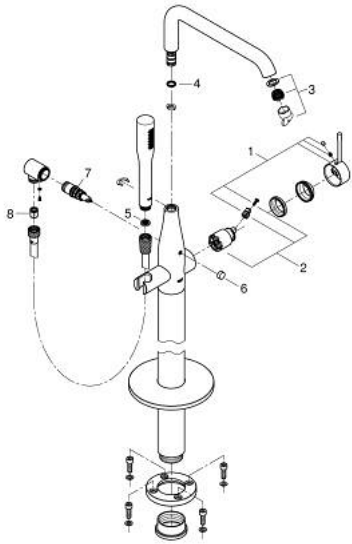

23 491 001 ESSENCE SINGLE-LEVER BATH MIXER 1/2" FLOOR MOUNTED

PRODUCT DESCRIPTION

- Colour: chrome
- for use with rough-in set 45 984
- without floor installation plate
- GROHE SilkMove 35 mm ceramic cartridge
- with temperature limiter
- GROHE LongLife finish
- automatic diverter: bath/shower
- swivel spout with mousseur and stop limiter
- projection 277 mm
- integrated non-return valve in shower outlet 1/2"
- with shower holder
- metal stick hand shower
- shower hose 1250 mm 28 362
- Protected against backflow
- minimum pressure 1,0 bar

23 491 001 **ESSENCE SINGLE-LEVER BATH MIXER 1/2" FLOOR MOUNTED**

SPARE PARTS, August 2016 – now

- 1: Lever (Spare part-nr. 46916000)
- 2: Cartridge (Spare part-nr. 46374000)
- 3: Mousseur (Spare part-nr. 13926000)
- 4: Sealing washer (Spare part-nr. 0128500M)
- 5: Dirt strainer (Spare part-nr. 0700200M)
- 6: Diverter knob (Spare part-nr. 64989000)
- 7: Diverter (Spare part-nr. 65655000)
- 8: Non-return valve (Spare part-nr. 08565000)