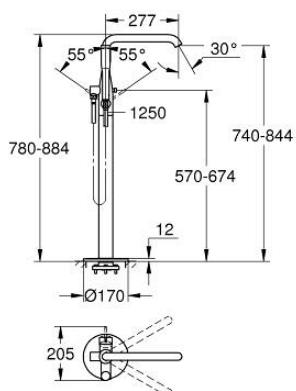

23 491 001 ESSENCE SINGLE-LEVER BATH MIXER 1/2" FLOOR MOUNTED

PRODUCT DESCRIPTION

- Colour: chrome
- for use with rough-in set 45 984
- without floor installation plate
- GROHE SilkMove 35 mm ceramic cartridge
- with temperature limiter
- GROHE LongLife finish
- automatic diverter: bath/shower
- swivel spout with mousseur and stop limiter
- projection 277 mm
- integrated non-return valve in shower outlet 1/2"
- with shower holder
- metal stick hand shower
- shower hose 1250 mm 28 362
- Protected against backflow
- minimum pressure 1,0 bar

23 491 001 **ESSENCE SINGLE-LEVER BATH MIXER 1/2" FLOOR MOUNTED**

SPARE PARTS, August 2016 – now

- 1: Lever (Spare part-nr. 46916000)
- 2: Cartridge (Spare part-nr. 46374000)
- 3: Mousseur (Spare part-nr. 13926000)
- 4: Sealing washer (Spare part-nr. 0128500M)
- 5: Dirt strainer (Spare part-nr. 0700200M)
- 6: Diverter knob (Spare part-nr. 64989000)
- 7: Diverter (Spare part-nr. 65655000)
- 8: Non-return valve (Spare part-nr. 08565000)