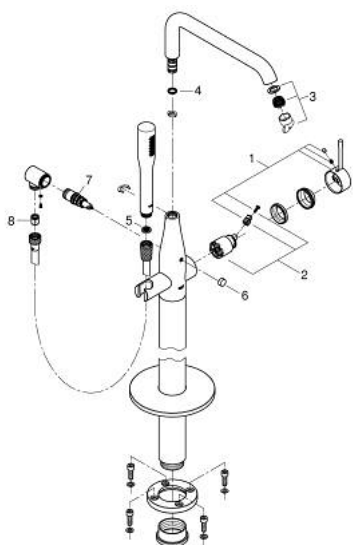

23 491 001 ESSENCE SINGLE-LEVER BATH MIXER 1/2" FLOOR MOUNTED

PRODUCT DESCRIPTION

- Colour: chrome
- for use with rough-in set 45 984
- without rough-in set (sold separately)
- GROHE SilkMove 35 mm ceramic cartridge
- with temperature limiter
- GROHE LongLife finish
- automatic diverter: bath/shower
- swivel spout with mousseur and stop limiter
- projection 277 mm
- integrated non-return valve in the shower outlet 1/2"
- with shower holder
- metal stick hand shower
- Silverflex shower hose 1250 mm 1/2" x 1/2" (28 362)
- protected against backflow
- min. recommended pressure 1.0 bar

23 491 001 ESSENCE SINGLE-LEVER BATH MIXER 1/2" FLOOR MOUNTED

SPARE PARTS, 8月 2016 – now

- 1: Lever (Spare part-nr. 46916000)
- 2: Cartridge (Spare part-nr. 46374000)
- 3: Mousseur (Spare part-nr. 13926000)
- 4: Sealing washer (Spare part-nr. 0128500M)
- 5: Dirt strainer (Spare part-nr. 0700200M)
- 6: Diverter knob (Spare part-nr. 64989000)
- 7: Diverter (Spare part-nr. 65655000)
- 8: Non-return valve (Spare part-nr. 08565000)