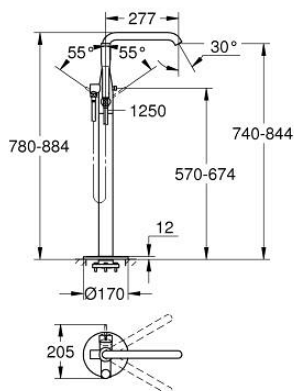

23 491 001 ESSENCE SINGLE-LEVER BATH MIXER 1/2" FLOOR MOUNTED

PRODUCT DESCRIPTION

- Colour: chrome
- for use with rough-in set 45 984
- without rough-in set (sold separately)
- GROHE SilkMove 35 mm ceramic cartridge
- with temperature limiter
- GROHE LongLife finish
- automatic diverter: bath/shower
- swivel spout with mousseur and stop limiter
- projection 277 mm
- integrated non-return valve in the shower outlet 1/2"
- with shower holder
- metal stick hand shower
- Silverflex shower hose 1250 mm 1/2" x 1/2" (28 362)
- protected against backflow
- min. recommended pressure 1.0 bar

23 491 001 ESSENCE SINGLE-LEVER BATH MIXER 1/2" FLOOR MOUNTED

SPARE PARTS, 8月 2016 – now

- 1: Lever (Spare part-nr. 46916000)
- 2: Cartridge (Spare part-nr. 46374000)
- 3: Mousseur (Spare part-nr. 13926000)
- 4: Sealing washer (Spare part-nr. 0128500M)
- 5: Dirt strainer (Spare part-nr. 0700200M)
- 6: Diverter knob (Spare part-nr. 64989000)
- 7: Diverter (Spare part-nr. 65655000)
- 8: Non-return valve (Spare part-nr. 08565000)