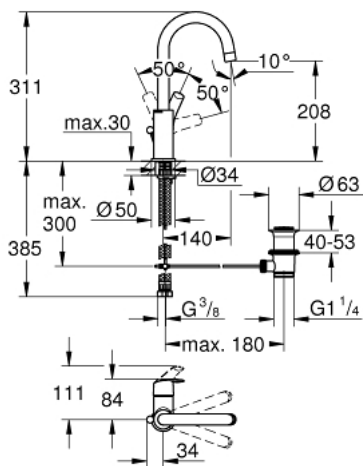

23 537 002 **EUROSMART SINGLE-LEVER BASIN MIXER 1/2"**
L-SIZE

PRODUCT DESCRIPTION

- Colour: chrome
- single hole installation
- metal lever
- GROHE SilkMove 28 mm ceramic cartridge
- with temperature limiter
- GROHE LongLife finish
- GROHE EcoJoy - less water, perfect flow
- maximum flow rate (at 3 bar): 5 l/min
- GROHE FastFixation rapid installation system
- swivel tubular spout, swivel area 360°
- pop-up waste set 1 1/4"
- flexible connection hoses

23 537 002 **EUROSMART SINGLE-LEVER BASIN MIXER 1/2"**
L-SIZE

SPARE PARTS, January 2019 – now

- 1: Lever (Spare part-nr. 46900000)
 - 2: Fitting ring (Spare part-nr. 46715000)
 - 3: Cartridge (Spare part-nr. 46580000)
 - 4: Swivel tube spout (Spare part-nr. 13368000)
 - 4.1: Safety ring (Spare part-nr. 4825700M)
 - 4.2: Mousseur (Spare part-nr. 13967000)
 - 5: Pop-up rod (Spare part-nr. 06329000)
 - 6: Shank mounting kit (Spare part-nr. 46249000)
 - 7: Pop-up waste set 1 1/4" (Spare part-nr. 28910000)
 - 7.1: Plug (Spare part-nr. 07182000)
 - 7.2: Eccentric rod (Spare part-nr. 07052000)
 - 8: Mounting wrench (Spare part-nr. 19017000)*
 - 9: Eccentric rod (Spare part-nr. 07341000)*
- * Optional accessories