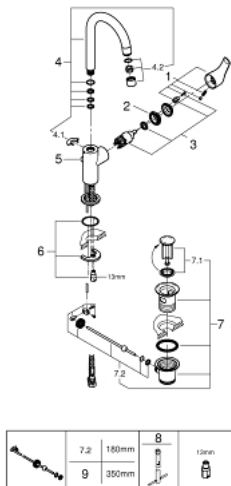

23 537 002 **EUROSMART SINGLE-LEVER BASIN MIXER 1/2"**
L-SIZE

PRODUCT DESCRIPTION

- Colour: chrome
- single hole installation
- metal lever
- GROHE SilkMove 28 mm ceramic cartridge
- with temperature limiter
- GROHE LongLife finish
- GROHE EcoJoy - less water, perfect flow
- maximum flow rate (at 3 bar): 5 l/min
- GROHE FastFixation rapid installation system
- swivel tubular spout, swivel area 360°
- pop-up waste set 1 1/4"
- flexible connection hoses

23 537 002 **EUROSMART SINGLE-LEVER BASIN MIXER 1/2"**
L-SIZE

SPARE PARTS, January 2019 – now

- 1: Lever (Spare part-nr. 46900000)
 - 2: Fitting ring (Spare part-nr. 46715000)
 - 3: Cartridge (Spare part-nr. 46580000)
 - 4: Swivel tube spout (Spare part-nr. 13368000)
 - 4.1: Safety ring (Spare part-nr. 4825700M)
 - 4.2: Mousseur (Spare part-nr. 13967000)
 - 5: Pop-up rod (Spare part-nr. 06329000)
 - 6: Shank mounting kit (Spare part-nr. 46249000)
 - 7: Pop-up waste set 1 1/4" (Spare part-nr. 28910000)
 - 7.1: Plug (Spare part-nr. 07182000)
 - 7.2: Eccentric rod (Spare part-nr. 07052000)
 - 8: Mounting wrench (Spare part-nr. 19017000)*
 - 9: Eccentric rod (Spare part-nr. 07341000)*
- * Optional accessories