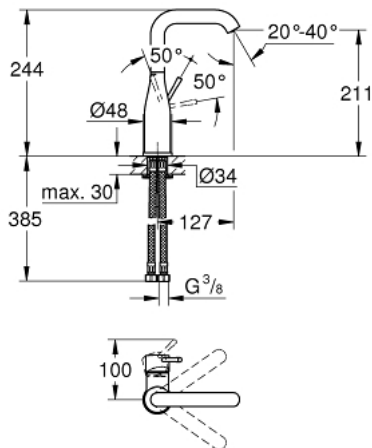

23 541 001 **ESSENCE SINGLE-LEVER BASIN MIXER 1/2"**  
**L-SIZE**

**PRODUCT DESCRIPTION**

- Colour: chrome
- single hole installation
- metal lever
- GROHE SilkMove 28 mm ceramic cartridge
- with temperature limiter
- GROHE LongLife finish
- GROHE EcoJoy - less water, perfect flow
- maximum flow rate (at 3 bar): 5.7 l/min
- GROHE AquaGuide adjustable mousseur
- GROHE FastFixation Plus installation system
- swivel spout with mousseur and stop limiter
- smooth body
- flexible connection hoses
- minimum pressure 1,0 bar

23 541 001 **ESSENCE SINGLE-LEVER BASIN MIXER 1/2"**  
**L-SIZE**

**SPARE PARTS**, February 2022 – now

- 1: Lever (Spare part-nr. 46919000)
- 2: Cartridge (Spare part-nr. 46580000)
- 3: screw ring (Spare part-nr. 48591000)
- 4: Swivel tube spout (Spare part-nr. 13374000)
- 4.1: Mousseur (Spare part-nr. 48270000)
- 4.2: Sealing washer (Spare part-nr. 0128500M)
- 4.3: Safety ring (Spare part-nr. 4826600M)
- 5: Escutcheon (Spare part-nr. 48603000)
- 6: Shank mounting kit (Spare part-nr. 46645000)
- 7: Mounting wrench (Spare part-nr. 19017000)\*
- 8: Waste set with push-open plug (Spare part-nr. 65807000)\*