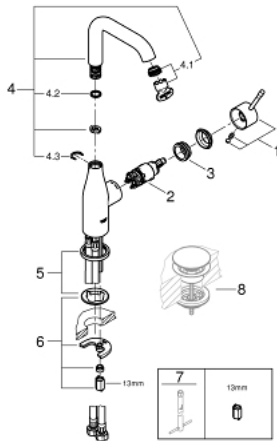

23 541 001 **ESSENCE SINGLE-LEVER BASIN MIXER 1/2"**  
**L-SIZE**

**PRODUCT DESCRIPTION**

- Colour: chrome
- single hole installation
- metal lever
- GROHE SilkMove 28 mm ceramic cartridge
- with temperature limiter
- GROHE LongLife finish
- GROHE EcoJoy mousseur 5.7 l/min
- GROHE AquaGuide adjustable mousseur
- GROHE FastFixation Plus installation system
- swivel spout with mousseur and stop limiter
- smooth body
- flexible connection hoses
- minimum pressure 1,0 bar

23 541 001 **ESSENCE SINGLE-LEVER BASIN MIXER 1/2"**  
**L-SIZE**

**SPARE PARTS**, February 2022 – now

- 1: Lever (Spare part-nr. 46919000)
- 2: Cartridge (Spare part-nr. 46580000)
- 3: screw ring (Spare part-nr. 48591000)
- 4: Swivel tube spout (Spare part-nr. 13374000)
- 4.1: Mousseur (Spare part-nr. 48270000)
- 4.2: Sealing washer (Spare part-nr. 0128500M)
- 4.3: Safety ring (Spare part-nr. 4826600M)
- 5: Escutcheon (Spare part-nr. 48603000)
- 6: Shank mounting kit (Spare part-nr. 46645000)
- 7: Mounting wrench (Spare part-nr. 19017000)\*
- 8: Waste set with push-open plug (Spare part-nr. 65807000)\*