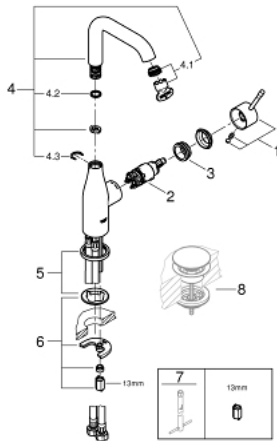

23 541 001 **ESSENCE SINGLE-LEVER BASIN MIXER 1/2"**  
**L-SIZE**

**PRODUCT DESCRIPTION**

- Colour: chrome
- single hole installation
- metal lever
- GROHE SilkMove 28 mm ceramic cartridge
- with temperature limiter
- GROHE LongLife finish
- GROHE EcoJoy - less water, perfect flow
- maximum flow rate (at 3 bar): 5.7 l/min
- GROHE AquaGuide adjustable mousseur
- GROHE FastFixation Plus installation system
- swivel spout with mousseur and stop limiter
- smooth body
- flexible connection hoses
- minimum pressure 1,0 bar

23 541 001 **ESSENCE SINGLE-LEVER BASIN MIXER 1/2"**  
**L-SIZE**

**SPARE PARTS**, February 2022 – now

- 1: Lever (Spare part-nr. 46919000)
- 2: Cartridge (Spare part-nr. 46580000)
- 3: screw ring (Spare part-nr. 48591000)
- 4: Swivel tube spout (Spare part-nr. 13374000)
- 4.1: Mousseur (Spare part-nr. 48270000)
- 4.2: Sealing washer (Spare part-nr. 0128500M)
- 4.3: Safety ring (Spare part-nr. 4826600M)
- 5: Escutcheon (Spare part-nr. 48603000)
- 6: Shank mounting kit (Spare part-nr. 46645000)
- 7: Mounting wrench (Spare part-nr. 19017000)\*
- 8: Waste set with push-open plug (Spare part-nr. 65807000)\*