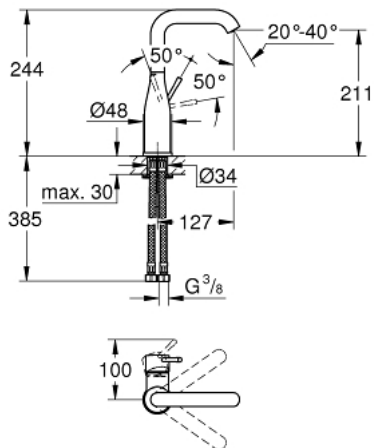

23 541 001 **ESSENCE SINGLE-LEVER BASIN MIXER 1/2"**  
**L-SIZE**

**PRODUCT DESCRIPTION**

- Colour: chrome
- single hole installation
- metal lever
- GROHE SilkMove 28 mm ceramic cartridge
- with temperature limiter
- GROHE LongLife finish
- GROHE EcoJoy mousseur 5.7 l/min
- GROHE AquaGuide adjustable mousseur
- GROHE FastFixation Plus installation system
- swivel spout with mousseur and stop limiter
- smooth body
- flexible connection hoses
- minimum pressure 1,0 bar

23 541 001 **ESSENCE SINGLE-LEVER BASIN MIXER 1/2"**  
**L-SIZE**

**SPARE PARTS**, February 2022 – now

- 1: Lever (Spare part-nr. 46919000)
- 2: Cartridge (Spare part-nr. 46580000)
- 3: screw ring (Spare part-nr. 48591000)
- 4: Swivel tube spout (Spare part-nr. 13374000)
- 4.1: Mousseur (Spare part-nr. 48270000)
- 4.2: Sealing washer (Spare part-nr. 0128500M)
- 4.3: Safety ring (Spare part-nr. 4826600M)
- 5: Escutcheon (Spare part-nr. 48603000)
- 6: Shank mounting kit (Spare part-nr. 46645000)
- 7: Mounting wrench (Spare part-nr. 19017000)\*
- 8: Waste set with push-open plug (Spare part-nr. 65807000)\*