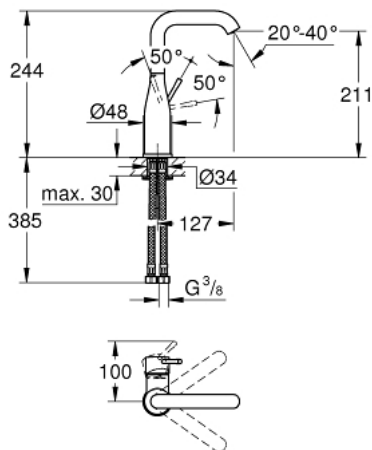

23 541 001 **ESSENCE SINGLE-LEVER BASIN MIXER 1/2"**
L-SIZE

PRODUCT DESCRIPTION

- Colour: chrome
- single hole installation
- metal lever
- GROHE SilkMove 28 mm ceramic cartridge
- with temperature limiter
- GROHE LongLife finish
- GROHE EcoJoy mousseur 5.7 l/min
- GROHE AquaGuide adjustable mousseur
- GROHE FastFixation Plus installation system
- swivel spout with mousseur and stop limiter
- smooth body
- flexible connection hoses
- min. recommended pressure 1.0 bar

23 541 001 ESSENCE SINGLE-LEVER BASIN MIXER 1/2" L-SIZE

SPARE PARTS, 2月 2022 – now

- 1: Lever (Spare part-nr. 46919000)
 - 2: Cartridge (Spare part-nr. 46580000)
 - 3: screw ring (Spare part-nr. 48591000)
 - 4: Tubular spout (Spare part-nr. 13374000)
 - 4.1: Mousseur (Spare part-nr. 48270000)
 - 4.2: Sealing washer (Spare part-nr. 0128500M)
 - 4.3: Safety ring (Spare part-nr. 4826600M)
 - 5: Escutcheon (Spare part-nr. 48603000)
 - 6: Shank mounting kit (Spare part-nr. 46645000)
 - 7: Mounting wrench (Spare part-nr. 19017000)*
 - 8: Waste set with push-open plug (Spare part-nr. 65807000)*
- * Optional accessories