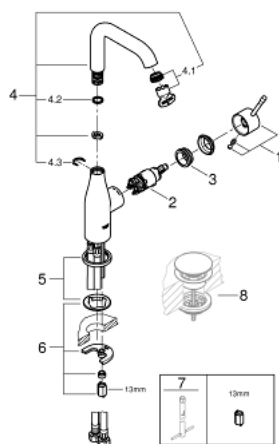

23 541 001 **ESSENCE SINGLE-LEVER BASIN MIXER 1/2"**
L-SIZE

PRODUCT DESCRIPTION

- Colour: chrome
- single hole installation
- metal lever
- GROHE SilkMove 28 mm ceramic cartridge
- with temperature limiter
- GROHE LongLife finish
- GROHE EcoJoy mousseur 5.7 l/min
- GROHE AquaGuide adjustable mousseur
- GROHE FastFixation Plus installation system
- swivel spout with mousseur and stop limiter
- smooth body
- flexible connection hoses
- min. recommended pressure 1.0 bar

23 541 001 ESSENCE SINGLE-LEVER BASIN MIXER 1/2" L-SIZE

SPARE PARTS, 2月 2022 – now

- 1: Lever (Spare part-nr. 46919000)
 - 2: Cartridge (Spare part-nr. 46580000)
 - 3: screw ring (Spare part-nr. 48591000)
 - 4: Tubular spout (Spare part-nr. 13374000)
 - 4.1: Mousseur (Spare part-nr. 48270000)
 - 4.2: Sealing washer (Spare part-nr. 0128500M)
 - 4.3: Safety ring (Spare part-nr. 4826600M)
 - 5: Escutcheon (Spare part-nr. 48603000)
 - 6: Shank mounting kit (Spare part-nr. 46645000)
 - 7: Mounting wrench (Spare part-nr. 19017000)*
 - 8: Waste set with push-open plug (Spare part-nr. 65807000)*
- * Optional accessories