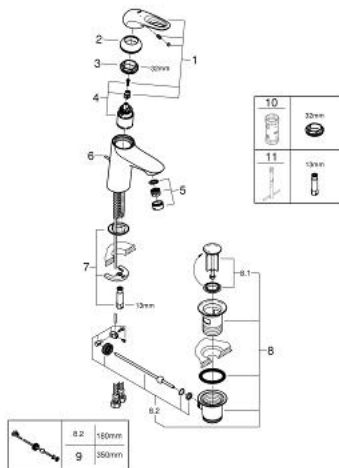

23 564 003 **EUROSTYLE SINGLE-LEVER BASIN MIXER**
S-SIZE

PRODUCT DESCRIPTION

- Colour: chrome
- single hole installation
- loop metal lever
- GROHE SilkMove 35 mm ceramic cartridge
- adjustable flow rate limiter
- with temperature limiter
- GROHE LongLife finish
- GROHE EcoJoy - less water, perfect flow
- maximum flow rate (at 3 bar): 5 l/min
- GROHE FastFixation rapid installation system
- pop-up waste set 1 1/4"
- flexible connection hoses

23 564 003 EUROSTYLE SINGLE-LEVER BASIN MIXER S-SIZE

SPARE PARTS, January 2015 – now

- 1: Lever (Spare part-nr. 46938000)
 - 2: Shield (Spare part-nr. 46492000)
 - 3: Screw ring (Spare part-nr. 46815000)
 - 4: Cartridge (Spare part-nr. 46374000)
 - 5: Mousseur (Spare part-nr. 48159000)
 - 6: Pop-up rod (Spare part-nr. 46739000)
 - 7: Shank mounting kit (Spare part-nr. 46671000)
 - 8: Pop-up waste set 1 1/4" (Spare part-nr. 28910000)
 - 8.1: Plug (Spare part-nr. 07182000)
 - 8.2: Eccentric rod (Spare part-nr. 07052000)
 - 9: Eccentric rod (Spare part-nr. 07341000)*
 - 10: Socket spanner (Spare part-nr. 19332000)*
 - 11: Mounting wrench (Spare part-nr. 19017000)*
- * Optional accessories