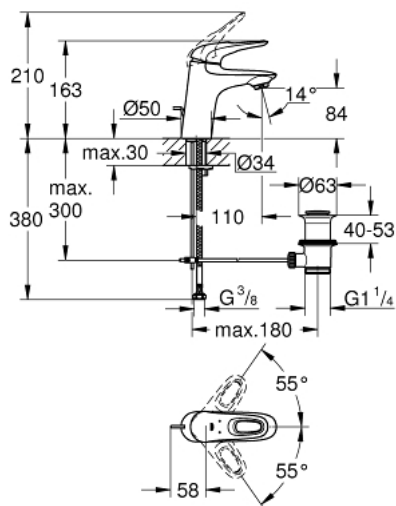

23 564 003 **EUROSTYLE SINGLE-LEVER BASIN MIXER**
S-SIZE

PRODUCT DESCRIPTION

- Colour: chrome
- single hole installation
- loop metal lever
- GROHE SilkMove 35 mm ceramic cartridge
- adjustable flow rate limiter
- with temperature limiter
- GROHE LongLife finish
- GROHE EcoJoy - less water, perfect flow
- maximum flow rate (at 3 bar): 5 l/min
- GROHE FastFixation rapid installation system
- pop-up waste set 1 1/4"
- flexible connection hoses

23 564 003 EUROSTYLE SINGLE-LEVER BASIN MIXER S-SIZE

SPARE PARTS, January 2015 – now

- 1: Lever (Spare part-nr. 46938000)
 - 2: Shield (Spare part-nr. 46492000)
 - 3: Screw ring (Spare part-nr. 46815000)
 - 4: Cartridge (Spare part-nr. 46374000)
 - 5: Mousseur (Spare part-nr. 48159000)
 - 6: Pop-up rod (Spare part-nr. 46739000)
 - 7: Shank mounting kit (Spare part-nr. 46671000)
 - 8: Pop-up waste set 1 1/4" (Spare part-nr. 28910000)
 - 8.1: Plug (Spare part-nr. 07182000)
 - 8.2: Eccentric rod (Spare part-nr. 07052000)
 - 9: Eccentric rod (Spare part-nr. 07341000)*
 - 10: Socket spanner (Spare part-nr. 19332000)*
 - 11: Mounting wrench (Spare part-nr. 19017000)*
- * Optional accessories