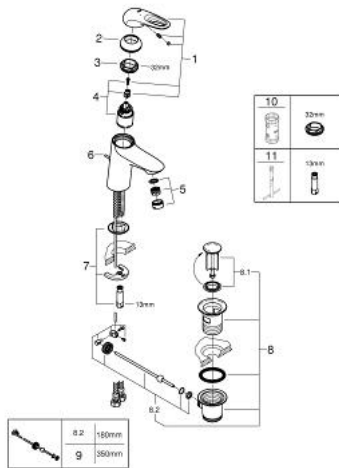

23 564 003 EUROSTYLE SINGLE-LEVER BASIN MIXER 1/2" S-SIZE

PRODUCT DESCRIPTION

- Colour: chrome
- single hole installation
- loop metal lever
- GROHE SilkMove 35 mm ceramic cartridge
- adjustable flow rate limiter
- with temperature limiter
- GROHE LongLife finish
- GROHE EcoJoy - Less water, perfect flow
- maximum flow rate (at 3 bar): 5 l/min
- GROHE FastFixation rapid installation system
- pop-up waste set 1 1/4"
- flexible connection hoses

23 564 003 EUROSTYLE SINGLE-LEVER BASIN MIXER 1/2" S-SIZE

SPARE PARTS, 1月 2015 – now

- 1: Lever (Spare part-nr. 46938000)
 - 2: Cap (Spare part-nr. 46492000)
 - 3: Screw ring (Spare part-nr. 46815000)
 - 4: Cartridge (Spare part-nr. 46374000)
 - 5: Mousseur (Spare part-nr. 48159000)
 - 6: Pop-up rod (Spare part-nr. 46739000)
 - 7: Shank mounting kit (Spare part-nr. 46671000)
 - 8: Waste set 1 1/4" (Spare part-nr. 28910000)
 - 8.1: Plug (Spare part-nr. 07182000)
 - 8.2: Eccentric rod (Spare part-nr. 07052000)
 - 9: Eccentric rod (Spare part-nr. 07341000)*
 - 10: Socket spanner (Spare part-nr. 19332000)*
 - 11: Mounting wrench (Spare part-nr. 19017000)*
- * Optional accessories