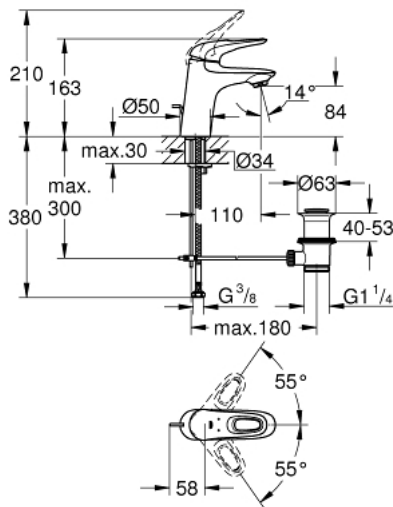

23 564 003 EUROSTYLE SINGLE-LEVER BASIN MIXER 1/2" S-SIZE

PRODUCT DESCRIPTION

- Colour: chrome
- single hole installation
- loop metal lever
- GROHE SilkMove 35 mm ceramic cartridge
- adjustable flow rate limiter
- with temperature limiter
- GROHE LongLife finish
- GROHE EcoJoy - Less water, perfect flow
- maximum flow rate (at 3 bar): 5 l/min
- GROHE FastFixation rapid installation system
- pop-up waste set 1 1/4"
- flexible connection hoses

23 564 003 EUROSTYLE SINGLE-LEVER BASIN MIXER 1/2" S-SIZE

SPARE PARTS, 1月 2015 – now

- 1: Lever (Spare part-nr. 46938000)
 - 2: Cap (Spare part-nr. 46492000)
 - 3: Screw ring (Spare part-nr. 46815000)
 - 4: Cartridge (Spare part-nr. 46374000)
 - 5: Mousseur (Spare part-nr. 48159000)
 - 6: Pop-up rod (Spare part-nr. 46739000)
 - 7: Shank mounting kit (Spare part-nr. 46671000)
 - 8: Waste set 1 1/4" (Spare part-nr. 28910000)
 - 8.1: Plug (Spare part-nr. 07182000)
 - 8.2: Eccentric rod (Spare part-nr. 07052000)
 - 9: Eccentric rod (Spare part-nr. 07341000)*
 - 10: Socket spanner (Spare part-nr. 19332000)*
 - 11: Mounting wrench (Spare part-nr. 19017000)*
- * Optional accessories