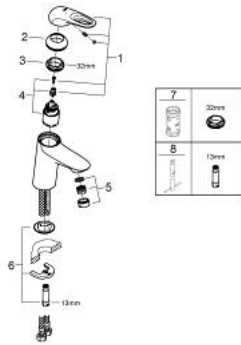

23 567 003 **EUROSTYLE SINGLE-LEVER BASIN MIXER**  
**S-SIZE**

**PRODUCT DESCRIPTION**

- Colour: chrome
- single hole installation
- loop metal lever
- GROHE SilkMove 35 mm ceramic cartridge
- adjustable flow rate limiter
- with temperature limiter
- GROHE LongLife finish
- mousseur 5.7 l/min
- GROHE FastFixation rapid installation system
- smooth body
- flexible connection hoses

23 567 003 **EUROSTYLE SINGLE-LEVER BASIN MIXER**  
**S-SIZE**

**SPARE PARTS**, January 2015 – now

- 1: Lever (Spare part-nr. 46938000)
  - 2: Shield (Spare part-nr. 46492000)
  - 3: Screw ring (Spare part-nr. 46815000)
  - 4: Cartridge (Spare part-nr. 46374000)
  - 5: Mousseur (Spare part-nr. 48159000)
  - 6: Shank mounting kit (Spare part-nr. 46671000)
  - 7: Socket spanner (Spare part-nr. 19332000)\*
  - 8: Mounting wrench (Spare part-nr. 19017000)\*
- \* Optional accessories