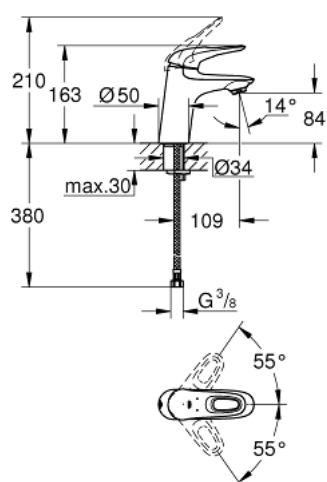

23 567 003 **EUROSTYLE SINGLE-LEVER BASIN MIXER**  
**S-SIZE**

**PRODUCT DESCRIPTION**

- Colour: chrome
- single hole installation
- loop metal lever
- GROHE SilkMove 35 mm ceramic cartridge
- adjustable flow rate limiter
- with temperature limiter
- GROHE LongLife finish
- mousseur 5.7 l/min
- GROHE FastFixation rapid installation system
- smooth body
- flexible connection hoses

23 567 003 **EUROSTYLE SINGLE-LEVER BASIN MIXER**  
**S-SIZE**

**SPARE PARTS**, January 2015 – now

- 1: Lever (Spare part-nr. 46938000)
  - 2: Shield (Spare part-nr. 46492000)
  - 3: Screw ring (Spare part-nr. 46815000)
  - 4: Cartridge (Spare part-nr. 46374000)
  - 5: Mousseur (Spare part-nr. 48159000)
  - 6: Shank mounting kit (Spare part-nr. 46671000)
  - 7: Socket spanner (Spare part-nr. 19332000)\*
  - 8: Mounting wrench (Spare part-nr. 19017000)\*
- \* Optional accessories