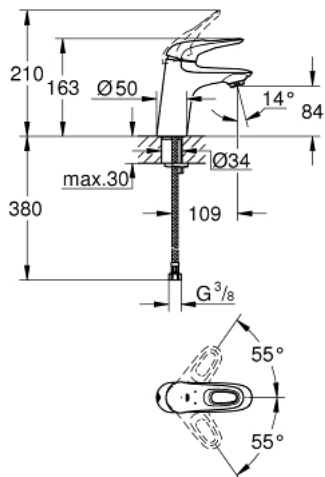

23 567 003 **EUROSTYLE SINGLE-LEVER BASIN MIXER**
S-SIZE

PRODUCT DESCRIPTION

- Colour: chrome
- single hole installation
- loop metal lever
- GROHE SilkMove 35 mm ceramic cartridge
- adjustable flow rate limiter
- with temperature limiter
- GROHE LongLife finish
- GROHE EcoJoy mousseur 5.7 l/min
- GROHE FastFixation rapid installation system
- smooth body
- flexible connection hoses

23 567 003 **EUROSTYLE SINGLE-LEVER BASIN MIXER**
S-SIZE

SPARE PARTS, January 2015 – now

- 1: Lever (Spare part-nr. 46938000)
 - 2: Shield (Spare part-nr. 46492000)
 - 3: Screw ring (Spare part-nr. 46815000)
 - 4: Cartridge (Spare part-nr. 46374000)
 - 5: Mousseur (Spare part-nr. 48159000)
 - 6: Shank mounting kit (Spare part-nr. 46671000)
 - 7: Socket spanner (Spare part-nr. 19332000)*
 - 8: Mounting wrench (Spare part-nr. 19017000)*
- * Optional accessories