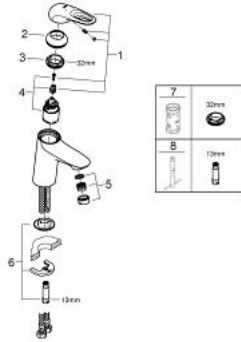

23 567 003 **EUROSTYLE SINGLE-LEVER BASIN MIXER**
S-SIZE

PRODUCT DESCRIPTION

- Colour: chrome
- single hole installation
- loop metal lever
- GROHE SilkMove 35 mm ceramic cartridge
- adjustable flow rate limiter
- with temperature limiter
- GROHE LongLife finish
- GROHE EcoJoy mousseur 5.7 l/min
- GROHE FastFixation rapid installation system
- smooth body
- flexible connection hoses

23 567 003 **EUROSTYLE SINGLE-LEVER BASIN MIXER**
S-SIZE

SPARE PARTS, January 2015 – now

- 1: Lever (Spare part-nr. 46938000)
 - 2: Shield (Spare part-nr. 46492000)
 - 3: Screw ring (Spare part-nr. 46815000)
 - 4: Cartridge (Spare part-nr. 46374000)
 - 5: Mousseur (Spare part-nr. 48159000)
 - 6: Shank mounting kit (Spare part-nr. 46671000)
 - 7: Socket spanner (Spare part-nr. 19332000)*
 - 8: Mounting wrench (Spare part-nr. 19017000)*
- * Optional accessories