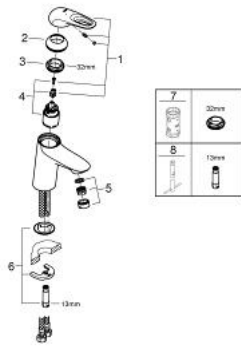

23 567 003 **EUROSTYLE SINGLE-LEVER BASIN MIXER 1/2"**  
**S-SIZE**

**PRODUCT DESCRIPTION**

- Colour: chrome
- single hole installation
- loop metal lever
- GROHE SilkMove 35 mm ceramic cartridge
- adjustable flow rate limiter
- with temperature limiter
- GROHE LongLife finish
- mousseur 5.7 l/min
- GROHE FastFixation rapid installation system
- smooth body
- flexible connection hoses

## 23 567 003 EUROSTYLE SINGLE-LEVER BASIN MIXER 1/2" S-SIZE

### SPARE PARTS, 1月 2015 – now

- 1: Lever (Spare part-nr. 46938000)
  - 2: Cap (Spare part-nr. 46492000)
  - 3: Screw ring (Spare part-nr. 46815000)
  - 4: Cartridge (Spare part-nr. 46374000)
  - 5: Mousseur (Spare part-nr. 48159000)
  - 6: Shank mounting kit (Spare part-nr. 46671000)
  - 7: Socket spanner (Spare part-nr. 19332000)\*
  - 8: Mounting wrench (Spare part-nr. 19017000)\*
- \* Optional accessories