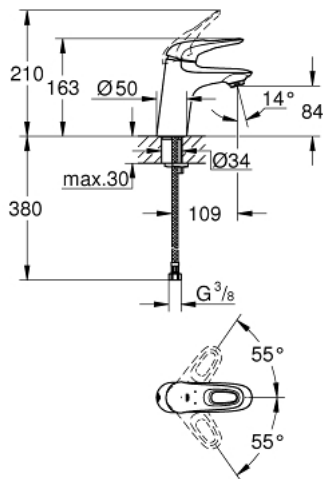

23 567 003 **EUROSTYLE SINGLE-LEVER BASIN MIXER 1/2"**
S-SIZE

PRODUCT DESCRIPTION

- Colour: chrome
- single hole installation
- loop metal lever
- GROHE SilkMove 35 mm ceramic cartridge
- adjustable flow rate limiter
- with temperature limiter
- GROHE LongLife finish
- GROHE EcoJoy mousseur 5.7 l/min
- GROHE FastFixation rapid installation system
- smooth body
- flexible connection hoses

23 567 003 EUROSTYLE SINGLE-LEVER BASIN MIXER 1/2" S-SIZE

SPARE PARTS, 1月 2015 – now

- 1: Lever (Spare part-nr. 46938000)
 - 2: Cap (Spare part-nr. 46492000)
 - 3: Screw ring (Spare part-nr. 46815000)
 - 4: Cartridge (Spare part-nr. 46374000)
 - 5: Mousseur (Spare part-nr. 48159000)
 - 6: Shank mounting kit (Spare part-nr. 46671000)
 - 7: Socket spanner (Spare part-nr. 19332000)*
 - 8: Mounting wrench (Spare part-nr. 19017000)*
- * Optional accessories