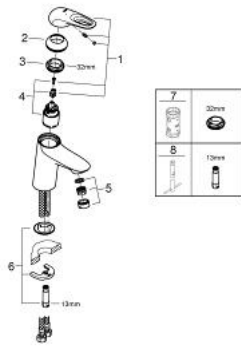

23 567 003 **EUROSTYLE SINGLE-LEVER BASIN MIXER 1/2"**
S-SIZE

PRODUCT DESCRIPTION

- Colour: chrome
- single hole installation
- loop metal lever
- GROHE SilkMove 35 mm ceramic cartridge
- adjustable flow rate limiter
- with temperature limiter
- GROHE LongLife finish
- GROHE EcoJoy mousseur 5.7 l/min
- GROHE FastFixation rapid installation system
- smooth body
- flexible connection hoses

23 567 003 EUROSTYLE SINGLE-LEVER BASIN MIXER 1/2" S-SIZE

SPARE PARTS, 1月 2015 – now

- 1: Lever (Spare part-nr. 46938000)
 - 2: Cap (Spare part-nr. 46492000)
 - 3: Screw ring (Spare part-nr. 46815000)
 - 4: Cartridge (Spare part-nr. 46374000)
 - 5: Mousseur (Spare part-nr. 48159000)
 - 6: Shank mounting kit (Spare part-nr. 46671000)
 - 7: Socket spanner (Spare part-nr. 19332000)*
 - 8: Mounting wrench (Spare part-nr. 19017000)*
- * Optional accessories