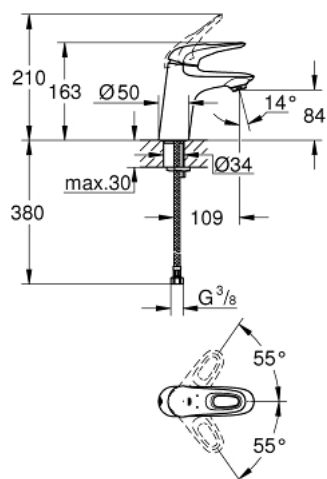

23 567 003 **EUROSTYLE SINGLE-LEVER BASIN MIXER 1/2"**  
**S-SIZE**

**PRODUCT DESCRIPTION**

- Colour: chrome
- single hole installation
- loop metal lever
- GROHE SilkMove 35 mm ceramic cartridge
- adjustable flow rate limiter
- with temperature limiter
- GROHE LongLife finish
- mousseur 5.7 l/min
- GROHE FastFixation rapid installation system
- smooth body
- flexible connection hoses

## 23 567 003 EUROSTYLE SINGLE-LEVER BASIN MIXER 1/2" S-SIZE

### SPARE PARTS, 1月 2015 – now

- 1: Lever (Spare part-nr. 46938000)
  - 2: Cap (Spare part-nr. 46492000)
  - 3: Screw ring (Spare part-nr. 46815000)
  - 4: Cartridge (Spare part-nr. 46374000)
  - 5: Mousseur (Spare part-nr. 48159000)
  - 6: Shank mounting kit (Spare part-nr. 46671000)
  - 7: Socket spanner (Spare part-nr. 19332000)\*
  - 8: Mounting wrench (Spare part-nr. 19017000)\*
- \* Optional accessories