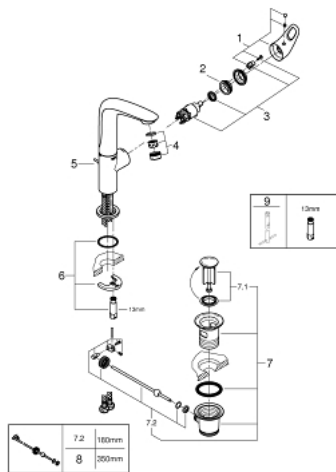

23 569 003 **EUROSTYLE SINGLE-LEVER BASIN MIXER 1/2"**
L-SIZE

PRODUCT DESCRIPTION

- Colour: chrome
- single hole installation
- loop metal lever
- GROHE SilkMove 28 mm ceramic cartridge
- with temperature limiter
- GROHE LongLife finish
- GROHE EcoJoy - less water, perfect flow
- maximum flow rate (at 3 bar): 5 l/min
- GROHE FastFixation rapid installation system
- swivelling cast spout
- selectable swivel area : 0° / 150° / 360°
- pop-up waste set 1 1/4"
- flexible connection hoses

23 569 003 **EUROSTYLE SINGLE-LEVER BASIN MIXER 1/2"**
L-SIZE

SPARE PARTS, June 2019 – now

- 1: Lever (Spare part-nr. 46942000)
 - 2: Fitting ring (Spare part-nr. 46715000)
 - 3: Cartridge (Spare part-nr. 46580000)
 - 4: Mousseur (Spare part-nr. 48159000)
 - 5: Pop-up rod (Spare part-nr. 46739000)
 - 6: Shank mounting kit (Spare part-nr. 46671000)
 - 7: Pop-up waste set 1 1/4" (Spare part-nr. 28910000)
 - 7.1: Plug (Spare part-nr. 07182000)
 - 7.2: Eccentric rod (Spare part-nr. 07052000)
 - 8: Eccentric rod (Spare part-nr. 07341000)*
 - 9: Mounting wrench (Spare part-nr. 19017000)*
- * Optional accessories