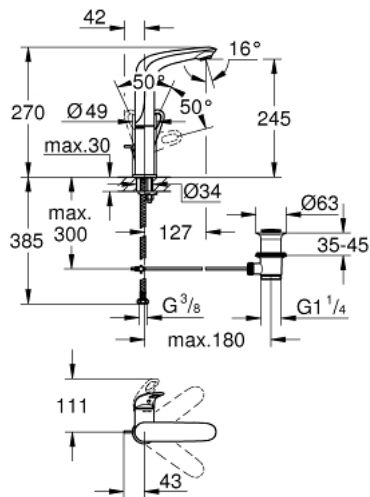

23 569 003 **EUROSTYLE SINGLE-LEVER BASIN MIXER 1/2"**
L-SIZE

PRODUCT DESCRIPTION

- Colour: chrome
- single hole installation
- loop metal lever
- GROHE SilkMove 28 mm ceramic cartridge
- with temperature limiter
- GROHE LongLife finish
- GROHE EcoJoy - less water, perfect flow
- maximum flow rate (at 3 bar): 5 l/min
- GROHE FastFixation rapid installation system
- swivelling cast spout
- selectable swivel area : 0° / 150° / 360°
- pop-up waste set 1 1/4"
- flexible connection hoses

23 569 003 **EUROSTYLE SINGLE-LEVER BASIN MIXER 1/2"**
L-SIZE

SPARE PARTS, June 2019 – now

- 1: Lever (Spare part-nr. 46942000)
 - 2: Fitting ring (Spare part-nr. 46715000)
 - 3: Cartridge (Spare part-nr. 46580000)
 - 4: Mousseur (Spare part-nr. 48159000)
 - 5: Pop-up rod (Spare part-nr. 46739000)
 - 6: Shank mounting kit (Spare part-nr. 46671000)
 - 7: Pop-up waste set 1 1/4" (Spare part-nr. 28910000)
 - 7.1: Plug (Spare part-nr. 07182000)
 - 7.2: Eccentric rod (Spare part-nr. 07052000)
 - 8: Eccentric rod (Spare part-nr. 07341000)*
 - 9: Mounting wrench (Spare part-nr. 19017000)*
- * Optional accessories