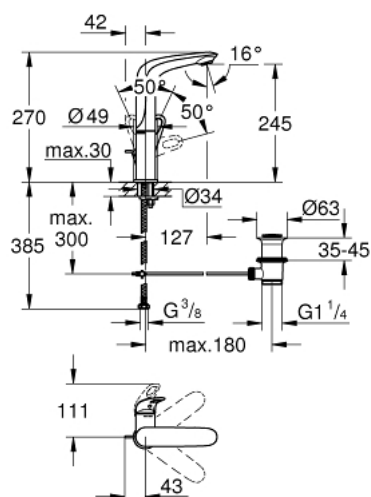

## 23 569 003 EUROSTYLE SINGLE-LEVER BASIN MIXER 1/2" L-SIZE

### PRODUCT DESCRIPTION

- Colour: chrome
- single hole installation
- loop metal lever
- GROHE SilkMove 28 mm ceramic cartridge
- with temperature limiter
- GROHE LongLife finish
- GROHE EcoJoy - Less water, perfect flow
- maximum flow rate (at 3 bar): 5 l/min
- GROHE FastFixation rapid installation system
- swivel cast spout
- swivel area 360°
- pop-up waste set 1 1/4"
- flexible connection hoses

### SPARE PARTS, 6月 2019 – now

- 1: Lever (Spare part-nr. 46942000)
  - 2: Fitting ring (Spare part-nr. 46715000)
  - 3: Cartridge (Spare part-nr. 46580000)
  - 4: Mousseur (Spare part-nr. 48159000)
  - 5: Pop-up rod (Spare part-nr. 46739000)
  - 6: Shank mounting kit (Spare part-nr. 46671000)
  - 7: Waste set 1 1/4" (Spare part-nr. 28910000)
  - 7.1: Plug (Spare part-nr. 07182000)
  - 7.2: Eccentric rod (Spare part-nr. 07052000)
  - 8: Eccentric rod (Spare part-nr. 07341000)\*
  - 9: Mounting wrench (Spare part-nr. 19017000)\*
- \* Optional accessories