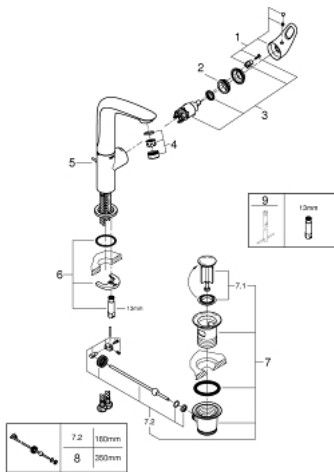

## 23 569 003 EUROSTYLE SINGLE-LEVER BASIN MIXER 1/2" L-SIZE

### PRODUCT DESCRIPTION

- Colour: chrome
- single hole installation
- loop metal lever
- GROHE SilkMove 28 mm ceramic cartridge
- with temperature limiter
- GROHE LongLife finish
- GROHE EcoJoy - Less water, perfect flow
- maximum flow rate (at 3 bar): 5 l/min
- GROHE FastFixation rapid installation system
- swivel cast spout
- swivel area 360°
- pop-up waste set 1 1/4"
- flexible connection hoses

### SPARE PARTS, 6月 2019 – now

- 1: Lever (Spare part-nr. 46942000)
  - 2: Fitting ring (Spare part-nr. 46715000)
  - 3: Cartridge (Spare part-nr. 46580000)
  - 4: Mousseur (Spare part-nr. 48159000)
  - 5: Pop-up rod (Spare part-nr. 46739000)
  - 6: Shank mounting kit (Spare part-nr. 46671000)
  - 7: Waste set 1 1/4" (Spare part-nr. 28910000)
  - 7.1: Plug (Spare part-nr. 07182000)
  - 7.2: Eccentric rod (Spare part-nr. 07052000)
  - 8: Eccentric rod (Spare part-nr. 07341000)\*
  - 9: Mounting wrench (Spare part-nr. 19017000)\*
- \* Optional accessories