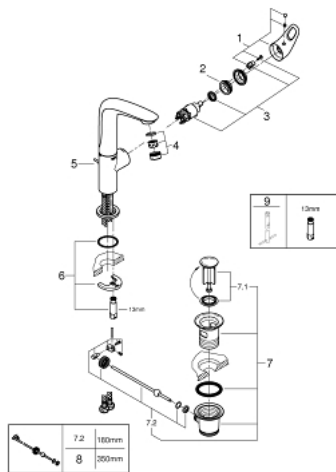

23 569 LS3 EUROSTYLE SINGLE-LEVER BASIN MIXER 1/2" L-SIZE

PRODUCT DESCRIPTION

- Colour: moon white/chrome
- single hole installation
- loop metal lever
- GROHE SilkMove 28 mm ceramic cartridge
- with temperature limiter
- GROHE LongLife finish
- mousseur 5.7 l/min
- GROHE FastFixation rapid installation system
- swivelling cast spout
- selectable swivel area : 0° / 150° / 360°
- pop-up waste set 1 1/4"
- flexible connection hoses

23 569 LS3 **EUROSTYLE SINGLE-LEVER BASIN MIXER 1/2"**
L-SIZE

SPARE PARTS, January 2015 – now

- 1: Lever (Spare part-nr. 46942LS0)
 - 2: Fitting ring (Spare part-nr. 07419000)
 - 3: Cartridge (Spare part-nr. 46580000)
 - 4: Mousseur (Spare part-nr. 13961000)
 - 5: Pop-up rod (Spare part-nr. 46739000)
 - 6: Shank mounting kit (Spare part-nr. 46671000)
 - 7: Pop-up waste set 1 1/4" (Spare part-nr. 28910000)
 - 7.1: Plug (Spare part-nr. 07182000)
 - 7.2: Eccentric rod (Spare part-nr. 07052000)
 - 8: Eccentric rod (Spare part-nr. 07341000)*
 - 9: Mounting wrench (Spare part-nr. 19017000)*
- * Optional accessories