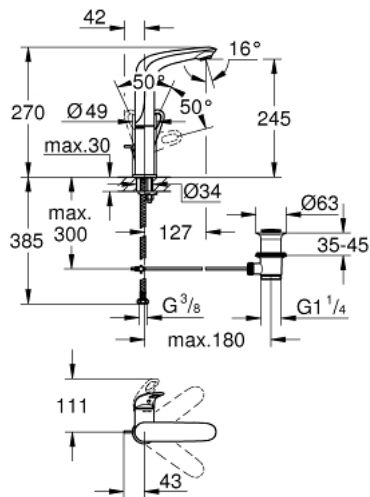

23 569 LS3 EUROSTYLE SINGLE-LEVER BASIN MIXER 1/2" L-SIZE

PRODUCT DESCRIPTION

- Colour: moon white/chrome
- single hole installation
- loop metal lever
- GROHE SilkMove 28 mm ceramic cartridge
- with temperature limiter
- GROHE LongLife finish
- mousseur 5.7 l/min
- GROHE FastFixation rapid installation system
- swivelling cast spout
- selectable swivel area : 0° / 150° / 360°
- pop-up waste set 1 1/4"
- flexible connection hoses

23 569 LS3 **EUROSTYLE SINGLE-LEVER BASIN MIXER 1/2"**
L-SIZE

SPARE PARTS, January 2015 – now

- 1: Lever (Spare part-nr. 46942LS0)
 - 2: Fitting ring (Spare part-nr. 07419000)
 - 3: Cartridge (Spare part-nr. 46580000)
 - 4: Mousseur (Spare part-nr. 13961000)
 - 5: Pop-up rod (Spare part-nr. 46739000)
 - 6: Shank mounting kit (Spare part-nr. 46671000)
 - 7: Pop-up waste set 1 1/4" (Spare part-nr. 28910000)
 - 7.1: Plug (Spare part-nr. 07182000)
 - 7.2: Eccentric rod (Spare part-nr. 07052000)
 - 8: Eccentric rod (Spare part-nr. 07341000)*
 - 9: Mounting wrench (Spare part-nr. 19017000)*
- * Optional accessories