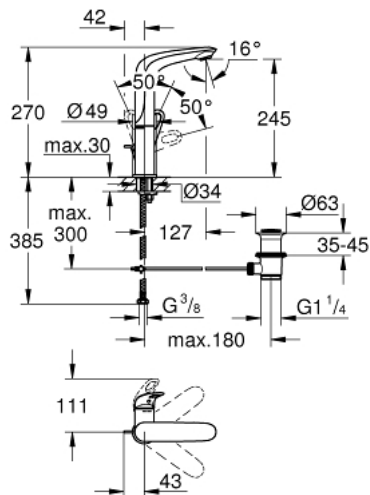

23 569 LS3 EUROSTYLE SINGLE-LEVER BASIN MIXER 1/2" L-SIZE

PRODUCT DESCRIPTION

- Colour: moon white/chrome
- single hole installation
- loop metal lever
- GROHE SilkMove 28 mm ceramic cartridge
- with temperature limiter
- GROHE LongLife finish
- mousseur 5.7 l/min
- GROHE FastFixation rapid installation system
- swivel cast spout
- swivel area 360°
- pop-up waste set 1 1/4"
- flexible connection hoses

23 569 LS3 EUROSTYLE SINGLE-LEVER BASIN MIXER 1/2" L-SIZE

SPARE PARTS, 1月 2015 – now

- 1: Lever (Spare part-nr. 46942LS0)
 - 2: Fitting ring (Spare part-nr. 07419000)
 - 3: Cartridge (Spare part-nr. 46580000)
 - 4: Mousseur (Spare part-nr. 13961000)
 - 5: Pop-up rod (Spare part-nr. 46739000)
 - 6: Shank mounting kit (Spare part-nr. 46671000)
 - 7: Waste set 1 1/4" (Spare part-nr. 28910000)
 - 7.1: Plug (Spare part-nr. 07182000)
 - 7.2: Eccentric rod (Spare part-nr. 07052000)
 - 8: Eccentric rod (Spare part-nr. 07341000)*
 - 9: Mounting wrench (Spare part-nr. 19017000)*
- * Optional accessories