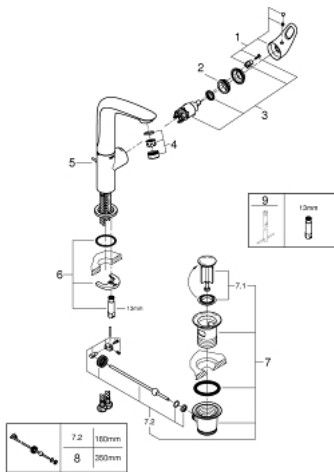

23 569 LS3 EUROSTYLE SINGLE-LEVER BASIN MIXER 1/2" L-SIZE

PRODUCT DESCRIPTION

- Colour: moon white/chrome
- single hole installation
- loop metal lever
- GROHE SilkMove 28 mm ceramic cartridge
- with temperature limiter
- GROHE LongLife finish
- mousseur 5.7 l/min
- GROHE FastFixation rapid installation system
- swivel cast spout
- swivel area 360°
- pop-up waste set 1 1/4"
- flexible connection hoses

23 569 LS3 EUROSTYLE SINGLE-LEVER BASIN MIXER 1/2" L-SIZE

SPARE PARTS, 1月 2015 – now

- 1: Lever (Spare part-nr. 46942LS0)
 - 2: Fitting ring (Spare part-nr. 07419000)
 - 3: Cartridge (Spare part-nr. 46580000)
 - 4: Mousseur (Spare part-nr. 13961000)
 - 5: Pop-up rod (Spare part-nr. 46739000)
 - 6: Shank mounting kit (Spare part-nr. 46671000)
 - 7: Waste set 1 1/4" (Spare part-nr. 28910000)
 - 7.1: Plug (Spare part-nr. 07182000)
 - 7.2: Eccentric rod (Spare part-nr. 07052000)
 - 8: Eccentric rod (Spare part-nr. 07341000)*
 - 9: Mounting wrench (Spare part-nr. 19017000)*
- * Optional accessories