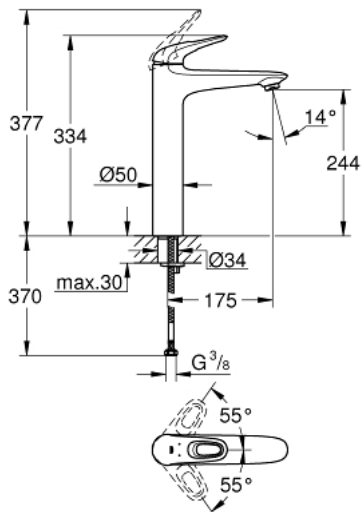

23 570 003 **EUROSTYLE SINGLE-LEVER BASIN MIXER 1/2"**
XL-SIZE

PRODUCT DESCRIPTION

- Colour: chrome
- single hole installation
- loop metal lever
- for free standing basins
- GROHE SilkMove 35 mm ceramic cartridge
- with temperature limiter
- GROHE LongLife finish
- GROHE EcoJoy - less water, perfect flow
- maximum flow rate (at 3 bar): 5 l/min
- GROHE FastFixation rapid installation system
- smooth body
- flexible connection hoses

23 570 003 **EUROSTYLE SINGLE-LEVER BASIN MIXER 1/2"**
XL-SIZE

SPARE PARTS, January 2015 – now

- 1: Lever (Spare part-nr. 46938000)
 - 2: Shield (Spare part-nr. 46492000)
 - 3: Screw coupling (Spare part-nr. 46460000)
 - 4: Cartridge (Spare part-nr. 46374000)
 - 5: Flow straightener (Spare part-nr. 46837000)
 - 6: Shank mounting kit (Spare part-nr. 46671000)
 - 7: Socket spanner (Spare part-nr. 19332000)*
 - 8: Mounting wrench (Spare part-nr. 19017000)*
- * Optional accessories