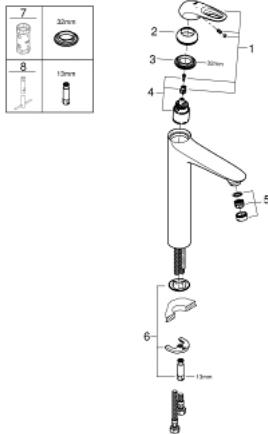

23 570 003 **EUROSTYLE SINGLE-LEVER BASIN MIXER 1/2"**
XL-SIZE

PRODUCT DESCRIPTION

- Colour: chrome
- single hole installation
- loop metal lever
- for free standing basins
- GROHE SilkMove 35 mm ceramic cartridge
- with temperature limiter
- GROHE LongLife finish
- GROHE EcoJoy - less water, perfect flow
- maximum flow rate (at 3 bar): 5 l/min
- GROHE FastFixation rapid installation system
- smooth body
- flexible connection hoses

23 570 003 **EUROSTYLE SINGLE-LEVER BASIN MIXER 1/2"**
XL-SIZE

SPARE PARTS, January 2015 – now

- 1: Lever (Spare part-nr. 46938000)
 - 2: Shield (Spare part-nr. 46492000)
 - 3: Screw coupling (Spare part-nr. 46460000)
 - 4: Cartridge (Spare part-nr. 46374000)
 - 5: Flow straightener (Spare part-nr. 46837000)
 - 6: Shank mounting kit (Spare part-nr. 46671000)
 - 7: Socket spanner (Spare part-nr. 19332000)*
 - 8: Mounting wrench (Spare part-nr. 19017000)*
- * Optional accessories