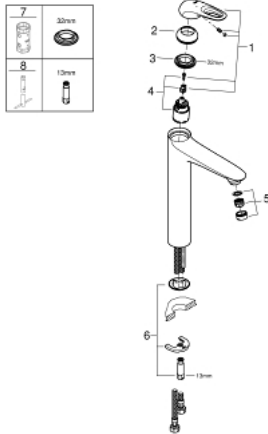

23 570 003 EUROSTYLE SINGLE-LEVER BASIN MIXER 1/2" XL-SIZE

PRODUCT DESCRIPTION

- Colour: chrome
- single hole installation
- loop metal lever
- for free-standing basins
- GROHE SilkMove 35 mm ceramic cartridge
- with temperature limiter
- GROHE LongLife finish
- GROHE EcoJoy - Less water, perfect flow
- maximum flow rate (at 3 bar): 5 l/min
- GROHE FastFixation rapid installation system
- smooth body
- flexible connection hoses

23 570 003 EUROSTYLE SINGLE-LEVER BASIN MIXER 1/2" XL-SIZE

SPARE PARTS, 1月 2015 – now

- 1: Lever (Spare part-nr. 46938000)
 - 2: Cap (Spare part-nr. 46492000)
 - 3: Screw coupling (Spare part-nr. 46460000)
 - 4: Cartridge (Spare part-nr. 46374000)
 - 5: Flow straightener (Spare part-nr. 46837000)
 - 6: Shank mounting kit (Spare part-nr. 46671000)
 - 7: Socket spanner (Spare part-nr. 19332000)*
 - 8: Mounting wrench (Spare part-nr. 19017000)*
- * Optional accessories