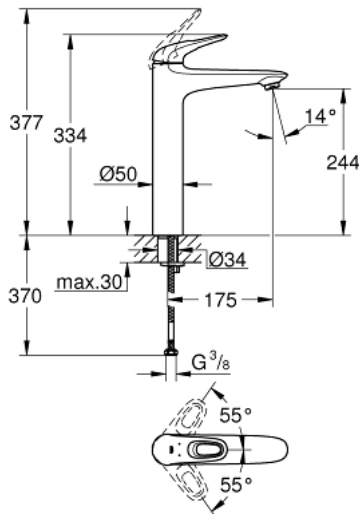

23 570 003 EUROSTYLE SINGLE-LEVER BASIN MIXER 1/2" XL-SIZE

PRODUCT DESCRIPTION

- Colour: chrome
- single hole installation
- loop metal lever
- for free-standing basins
- GROHE SilkMove 35 mm ceramic cartridge
- with temperature limiter
- GROHE LongLife finish
- GROHE EcoJoy - Less water, perfect flow
- maximum flow rate (at 3 bar): 5 l/min
- GROHE FastFixation rapid installation system
- smooth body
- flexible connection hoses

23 570 003 EUROSTYLE SINGLE-LEVER BASIN MIXER 1/2" XL-SIZE

SPARE PARTS, 1月 2015 – now

- 1: Lever (Spare part-nr. 46938000)
 - 2: Cap (Spare part-nr. 46492000)
 - 3: Screw coupling (Spare part-nr. 46460000)
 - 4: Cartridge (Spare part-nr. 46374000)
 - 5: Flow straightener (Spare part-nr. 46837000)
 - 6: Shank mounting kit (Spare part-nr. 46671000)
 - 7: Socket spanner (Spare part-nr. 19332000)*
 - 8: Mounting wrench (Spare part-nr. 19017000)*
- * Optional accessories