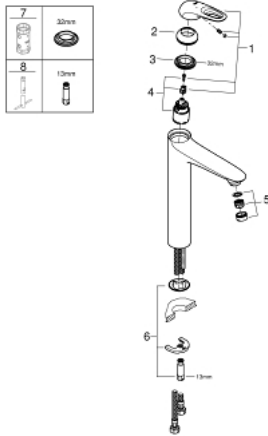

23 570 LS3 EUROSTYLE SINGLE-LEVER BASIN MIXER 1/2" XL-SIZE

PRODUCT DESCRIPTION

- Colour: moon white/chrome
- single hole installation
- loop metal lever
- for free standing basins
- GROHE SilkMove 35 mm ceramic cartridge
- with temperature limiter
- GROHE LongLife finish
- GROHE EcoJoy - less water, perfect flow
- maximum flow rate (at 3 bar): 5 l/min
- GROHE FastFixation rapid installation system
- smooth body
- flexible connection hoses

23 570 LS3 EUROSTYLE SINGLE-LEVER BASIN MIXER 1/2" XL-SIZE

SPARE PARTS, January 2015 – now

- 1: Lever (Spare part-nr. 46938LS0)
 - 2: Shield (Spare part-nr. 46492000)
 - 3: Screw coupling (Spare part-nr. 46460000)
 - 4: Cartridge (Spare part-nr. 46374000)
 - 5: Flow straightener (Spare part-nr. 46837000)
 - 6: Shank mounting kit (Spare part-nr. 46671000)
 - 7: Socket spanner (Spare part-nr. 19332000)*
 - 8: Mounting wrench (Spare part-nr. 19017000)*
- * Optional accessories