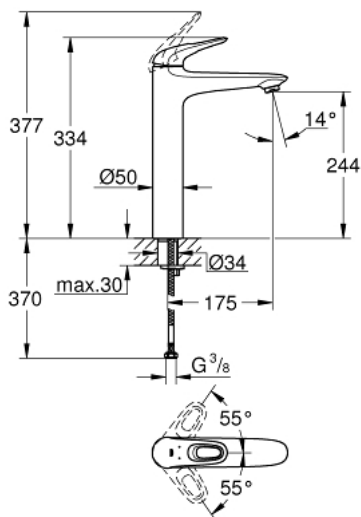

23 570 LS3 EUROSTYLE SINGLE-LEVER BASIN MIXER 1/2" XL-SIZE

PRODUCT DESCRIPTION

- Colour: moon white/chrome
- single hole installation
- loop metal lever
- for free standing basins
- GROHE SilkMove 35 mm ceramic cartridge
- with temperature limiter
- GROHE LongLife finish
- GROHE EcoJoy - less water, perfect flow
- maximum flow rate (at 3 bar): 5 l/min
- GROHE FastFixation rapid installation system
- smooth body
- flexible connection hoses

23 570 LS3 EUROSTYLE SINGLE-LEVER BASIN MIXER 1/2" XL-SIZE

SPARE PARTS, January 2015 – now

- 1: Lever (Spare part-nr. 46938LS0)
 - 2: Shield (Spare part-nr. 46492000)
 - 3: Screw coupling (Spare part-nr. 46460000)
 - 4: Cartridge (Spare part-nr. 46374000)
 - 5: Flow straightener (Spare part-nr. 46837000)
 - 6: Shank mounting kit (Spare part-nr. 46671000)
 - 7: Socket spanner (Spare part-nr. 19332000)*
 - 8: Mounting wrench (Spare part-nr. 19017000)*
- * Optional accessories