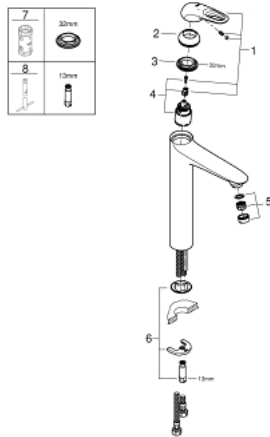

23 570 LS3 EUROSTYLE SINGLE-LEVER BASIN MIXER 1/2" XL-SIZE

PRODUCT DESCRIPTION

- Colour: moon white/chrome
- single hole installation
- loop metal lever
- for free-standing basins
- GROHE SilkMove 35 mm ceramic cartridge
- with temperature limiter
- GROHE LongLife finish
- GROHE EcoJoy - Less water, perfect flow
- maximum flow rate (at 3 bar): 5 l/min
- GROHE FastFixation rapid installation system
- smooth body
- flexible connection hoses

23 570 LS3 EUROSTYLE SINGLE-LEVER BASIN MIXER 1/2" XL-SIZE

SPARE PARTS, 1月 2015 – now

- 1: Lever (Spare part-nr. 46938LS0)
 - 2: Cap (Spare part-nr. 46492000)
 - 3: Screw coupling (Spare part-nr. 46460000)
 - 4: Cartridge (Spare part-nr. 46374000)
 - 5: Flow straightener (Spare part-nr. 46837000)
 - 6: Shank mounting kit (Spare part-nr. 46671000)
 - 7: Socket spanner (Spare part-nr. 19332000)*
 - 8: Mounting wrench (Spare part-nr. 19017000)*
- * Optional accessories