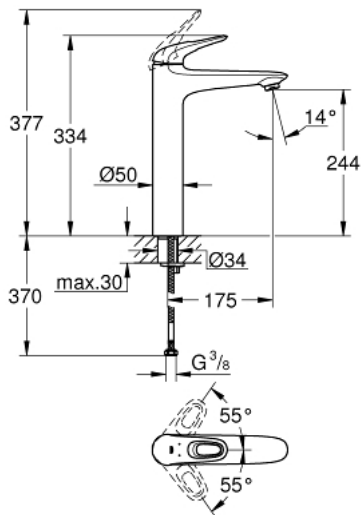

23 570 LS3 EUROSTYLE SINGLE-LEVER BASIN MIXER 1/2" XL-SIZE

PRODUCT DESCRIPTION

- Colour: moon white/chrome
- single hole installation
- loop metal lever
- for free-standing basins
- GROHE SilkMove 35 mm ceramic cartridge
- with temperature limiter
- GROHE LongLife finish
- GROHE EcoJoy - Less water, perfect flow
- maximum flow rate (at 3 bar): 5 l/min
- GROHE FastFixation rapid installation system
- smooth body
- flexible connection hoses

23 570 LS3 EUROSTYLE SINGLE-LEVER BASIN MIXER 1/2" XL-SIZE

SPARE PARTS, 1月 2015 – now

- 1: Lever (Spare part-nr. 46938LS0)
 - 2: Cap (Spare part-nr. 46492000)
 - 3: Screw coupling (Spare part-nr. 46460000)
 - 4: Cartridge (Spare part-nr. 46374000)
 - 5: Flow straightener (Spare part-nr. 46837000)
 - 6: Shank mounting kit (Spare part-nr. 46671000)
 - 7: Socket spanner (Spare part-nr. 19332000)*
 - 8: Mounting wrench (Spare part-nr. 19017000)*
- * Optional accessories