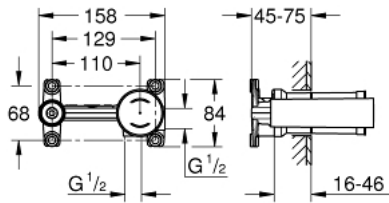

## 23 571 000 SINGLE-LEVER MIXER 1/2", UNIVERSAL CONCEALED BODY

### PRODUCT DESCRIPTION

- for 2-hole basin mixers
- wall installation
- without finishing trim set
- GROHE SilkMove 35 mm ceramic cartridge
- adjustable flow rate limiter
- with temperature limiter
- spout can be positioned on the right or left
- DR-brass
- includes mounting template
- allows for waterproofing of wall construction surrounding the concealed body
- with sealing sleeve

## 23 571 000 **SINGLE-LEVER MIXER 1/2", UNIVERSAL CONCEALED BODY**

**SPARE PARTS**, January 2015 – now

1: Cartridge (Spare part-nr. 46374000)

2: Socket spanner (Spare part-nr. 19332000)\*

3: Extension (Spare part-nr. 46943000)\*