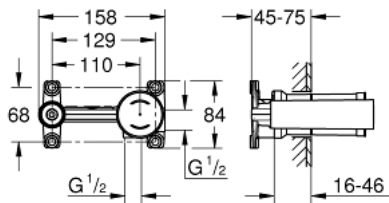

## 23 571 000 SINGLE-LEVER MIXER 1/2", UNIVERSAL CONCEALED BODY

### PRODUCT DESCRIPTION

- for 2-hole basin mixers
- wall installation
- without finishing trim set
- GROHE SilkMove 35 mm ceramic cartridge
- adjustable flow rate limiter
- with temperature limiter
- spout can be positioned on the right or left
- DR-brass
- includes mounting template
- allows for waterproofing of wall construction surrounding the concealed body
- with sealing sleeve

## 23 571 000 **SINGLE-LEVER MIXER 1/2", UNIVERSAL CONCEALED BODY**