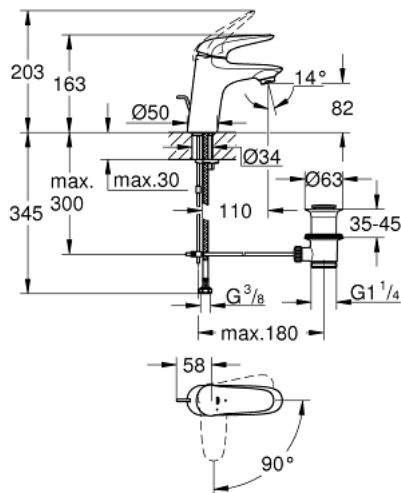

## 23 581 001 WAVE SINGLE-LEVER BASIN MIXER S-SIZE

### PRODUCT DESCRIPTION

- Colour: chrome
- single hole installation
- metal lever
- GROHE SilkMove 35 mm ceramic cartridge
- EcoMode - cold water flow in mid-lever position saves energy
- adjustable flow rate limiter
- GROHE LongLife finish
- mousseur 5.7 l/min
- pop-up waste set 1 1/4"
- flexible connection hoses
- GROHE FastFixation rapid installation system
- GROHE QuickTool included

### SPARE PARTS, February 2015 – now

- 1: Solid metal lever (Spare part-nr. 46952000)
  - 2: Shield (Spare part-nr. 46492000)
  - 3: Screw coupling (Spare part-nr. 46460000)
  - 4: Cartridge (Spare part-nr. 46863000)
  - 5: Pop-up rod (Spare part-nr. 46739000)
  - 6: Mousseur (Spare part-nr. 48159000)
  - 7: Shank mounting kit (Spare part-nr. 46671000)
  - 8: Pop-up waste set 1 1/4" (Spare part-nr. 28910000)
  - 8.1: Plug (Spare part-nr. 07182000)
  - 8.2: Eccentric rod (Spare part-nr. 07052000)
  - 9: Eccentric rod (Spare part-nr. 07341000)\*
  - 10: Socket spanner (Spare part-nr. 19332000)\*
  - 11: Mounting wrench (Spare part-nr. 19017000)\*
- \* Optional accessories