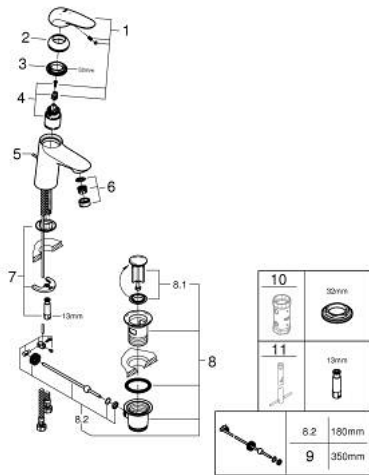

## 23 581 001 WAVE SINGLE-LEVER BASIN MIXER S-SIZE

### PRODUCT DESCRIPTION

- Colour: chrome
- single hole installation
- metal lever
- GROHE SilkMove 35 mm ceramic cartridge
- EcoMode - cold water flow in mid-lever position saves energy
- adjustable flow rate limiter
- GROHE LongLife finish
- mousseur 5.7 l/min
- pop-up waste set 1 1/4"
- flexible connection hoses
- GROHE FastFixation rapid installation system
- GROHE QuickTool included

### SPARE PARTS, February 2015 – now

- 1: Solid metal lever (Spare part-nr. 46952000)
  - 2: Shield (Spare part-nr. 46492000)
  - 3: Screw coupling (Spare part-nr. 46460000)
  - 4: Cartridge (Spare part-nr. 46863000)
  - 5: Pop-up rod (Spare part-nr. 46739000)
  - 6: Mousseur (Spare part-nr. 48159000)
  - 7: Shank mounting kit (Spare part-nr. 46671000)
  - 8: Pop-up waste set 1 1/4" (Spare part-nr. 28910000)
  - 8.1: Plug (Spare part-nr. 07182000)
  - 8.2: Eccentric rod (Spare part-nr. 07052000)
  - 9: Eccentric rod (Spare part-nr. 07341000)\*
  - 10: Socket spanner (Spare part-nr. 19332000)\*
  - 11: Mounting wrench (Spare part-nr. 19017000)\*
- \* Optional accessories