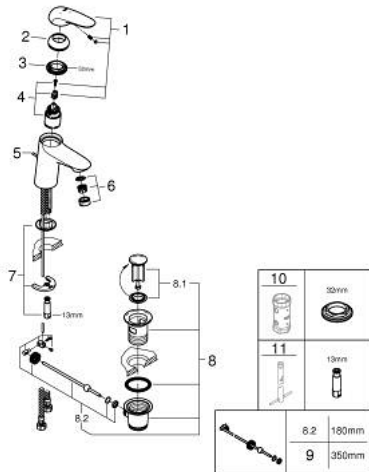

23 581 001 **WAVE SINGLE-LEVER BASIN MIXER 1/2"** **S-SIZE**

PRODUCT DESCRIPTION

- Colour: chrome
- single hole installation
- metal lever
- GROHE SilkMove 35 mm ceramic cartridge
- EcoMode - cold water flow in mid-lever position saves energy
- adjustable flow rate limiter
- GROHE LongLife finish
- mousseur 5.7 l/min
- pop-up waste set 1 1/4"
- flexible connection hoses
- GROHE FastFixation rapid installation system
- GROHE QuickTool included

23 581 001 **WAVE SINGLE-LEVER BASIN MIXER 1/2"** **S-SIZE**

SPARE PARTS, 2月 2015 – now

- 1: Solid metal lever (Spare part-nr. 46952000)
 - 2: Cap (Spare part-nr. 46492000)
 - 3: Screw coupling (Spare part-nr. 46460000)
 - 4: Cartridge (Spare part-nr. 46863000)
 - 5: Pop-up rod (Spare part-nr. 46739000)
 - 6: Mousseur (Spare part-nr. 48159000)
 - 7: Shank mounting kit (Spare part-nr. 46671000)
 - 8: Waste set 1 1/4" (Spare part-nr. 28910000)
 - 8.1: Plug (Spare part-nr. 07182000)
 - 8.2: Eccentric rod (Spare part-nr. 07052000)
 - 9: Eccentric rod (Spare part-nr. 07341000)*
 - 10: Socket spanner (Spare part-nr. 19332000)*
 - 11: Mounting wrench (Spare part-nr. 19017000)*
- * Optional accessories