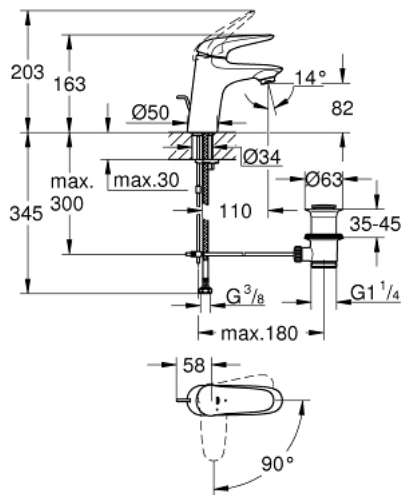

23 581 001 **WAVE SINGLE-LEVER BASIN MIXER 1/2"** **S-SIZE**

PRODUCT DESCRIPTION

- Colour: chrome
- single hole installation
- metal lever
- GROHE SilkMove 35 mm ceramic cartridge
- EcoMode - cold water flow in mid-lever position saves energy
- adjustable flow rate limiter
- GROHE LongLife finish
- mousseur 5.7 l/min
- pop-up waste set 1 1/4"
- flexible connection hoses
- GROHE FastFixation rapid installation system
- GROHE QuickTool included

23 581 001 **WAVE SINGLE-LEVER BASIN MIXER 1/2"** **S-SIZE**

SPARE PARTS, 2月 2015 – now

- 1: Solid metal lever (Spare part-nr. 46952000)
 - 2: Cap (Spare part-nr. 46492000)
 - 3: Screw coupling (Spare part-nr. 46460000)
 - 4: Cartridge (Spare part-nr. 46863000)
 - 5: Pop-up rod (Spare part-nr. 46739000)
 - 6: Mousseur (Spare part-nr. 48159000)
 - 7: Shank mounting kit (Spare part-nr. 46671000)
 - 8: Waste set 1 1/4" (Spare part-nr. 28910000)
 - 8.1: Plug (Spare part-nr. 07182000)
 - 8.2: Eccentric rod (Spare part-nr. 07052000)
 - 9: Eccentric rod (Spare part-nr. 07341000)*
 - 10: Socket spanner (Spare part-nr. 19332000)*
 - 11: Mounting wrench (Spare part-nr. 19017000)*
- * Optional accessories