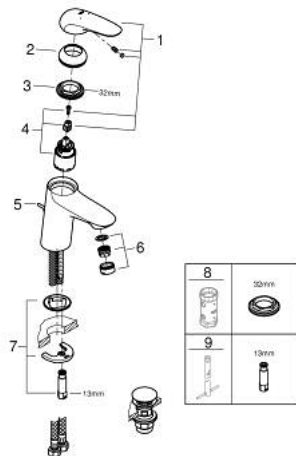

23 582 001 WAVE SINGLE-LEVER BASIN MIXER S-SIZE

PRODUCT DESCRIPTION

- Colour: chrome
- single hole installation
- metal lever
- GROHE SilkMove 35 mm ceramic cartridge
- with temperature limiter
- adjustable flow rate limiter
- GROHE LongLife finish
- mousseur 5.7 l/min
- smooth body
- waste set with push-open plug
- flexible connection hoses
- GROHE FastFixation rapid installation system
- GROHE QuickTool included

23 582 001 WAVE SINGLE-LEVER BASIN MIXER S-SIZE

SPARE PARTS, February 2015 – now

- 1: Solid metal lever (Spare part-nr. 46951000)
 - 2: Shield (Spare part-nr. 46492000)
 - 3: Screw coupling (Spare part-nr. 46460000)
 - 4: Cartridge (Spare part-nr. 46374000)
 - 5: Pop-up rod (Spare part-nr. 46739000)
 - 6: Mousseur (Spare part-nr. 48159000)
 - 7: Shank mounting kit (Spare part-nr. 46671000)
 - 8: Socket spanner (Spare part-nr. 19332000)*
 - 9: Mounting wrench (Spare part-nr. 19017000)*
- * Optional accessories