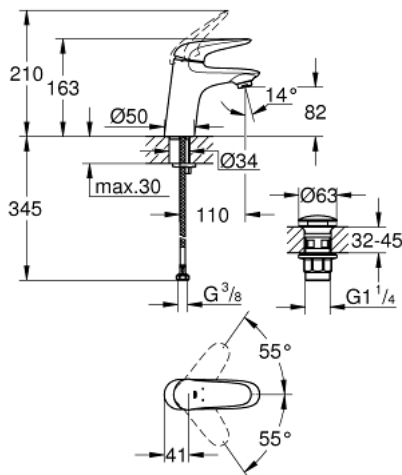

23 582 001 WAVE SINGLE-LEVER BASIN MIXER S-SIZE

PRODUCT DESCRIPTION

- Colour: chrome
- single hole installation
- metal lever
- GROHE SilkMove 35 mm ceramic cartridge
- with temperature limiter
- adjustable flow rate limiter
- GROHE LongLife finish
- mousseur 5.7 l/min
- smooth body
- waste set with push-open plug
- flexible connection hoses
- GROHE FastFixation rapid installation system
- GROHE QuickTool included

23 582 001 WAVE SINGLE-LEVER BASIN MIXER S-SIZE

SPARE PARTS, February 2015 – now

- 1: Solid metal lever (Spare part-nr. 46951000)
 - 2: Shield (Spare part-nr. 46492000)
 - 3: Screw coupling (Spare part-nr. 46460000)
 - 4: Cartridge (Spare part-nr. 46374000)
 - 5: Pop-up rod (Spare part-nr. 46739000)
 - 6: Mousseur (Spare part-nr. 48159000)
 - 7: Shank mounting kit (Spare part-nr. 46671000)
 - 8: Socket spanner (Spare part-nr. 19332000)*
 - 9: Mounting wrench (Spare part-nr. 19017000)*
- * Optional accessories