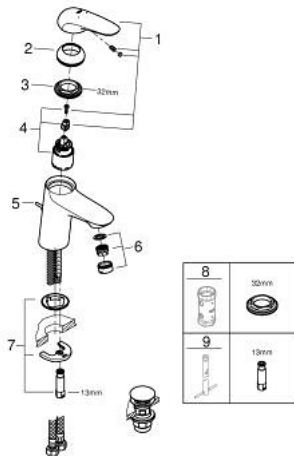

23 582 001 **WAVE SINGLE-LEVER BASIN MIXER 1/2"** **S-SIZE**

PRODUCT DESCRIPTION

- Colour: chrome
- single hole installation
- metal lever
- GROHE SilkMove 35 mm ceramic cartridge
- with temperature limiter
- adjustable flow rate limiter
- GROHE LongLife finish
- mousseur 5.7 l/min
- smooth body
- waste set with push-open plug
- flexible connection hoses
- GROHE FastFixation rapid installation system
- GROHE QuickTool included

23 582 001 **WAVE SINGLE-LEVER BASIN MIXER 1/2"** **S-SIZE**

SPARE PARTS, 2月 2015 – now

- 1: Solid metal lever (Spare part-nr. 46951000)
 - 2: Cap (Spare part-nr. 46492000)
 - 3: Screw coupling (Spare part-nr. 46460000)
 - 4: Cartridge (Spare part-nr. 46374000)
 - 5: Pop-up rod (Spare part-nr. 46739000)
 - 6: Mousseur (Spare part-nr. 48159000)
 - 7: Shank mounting kit (Spare part-nr. 46671000)
 - 8: Socket spanner (Spare part-nr. 19332000)*
 - 9: Mounting wrench (Spare part-nr. 19017000)*
- * Optional accessories