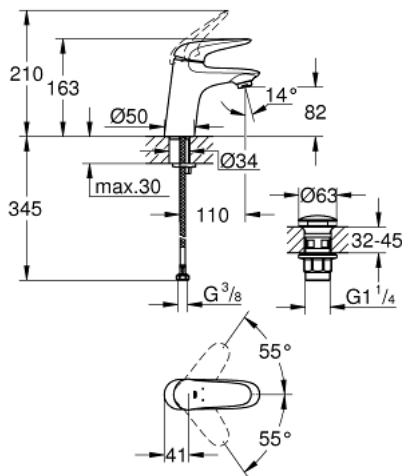

23 582 001 **WAVE SINGLE-LEVER BASIN MIXER 1/2"** **S-SIZE**

PRODUCT DESCRIPTION

- Colour: chrome
- single hole installation
- metal lever
- GROHE SilkMove 35 mm ceramic cartridge
- with temperature limiter
- adjustable flow rate limiter
- GROHE LongLife finish
- mousseur 5.7 l/min
- smooth body
- waste set with push-open plug
- flexible connection hoses
- GROHE FastFixation rapid installation system
- GROHE QuickTool included

23 582 001 **WAVE SINGLE-LEVER BASIN MIXER 1/2"** **S-SIZE**

SPARE PARTS, 2月 2015 – now

- 1: Solid metal lever (Spare part-nr. 46951000)
 - 2: Cap (Spare part-nr. 46492000)
 - 3: Screw coupling (Spare part-nr. 46460000)
 - 4: Cartridge (Spare part-nr. 46374000)
 - 5: Pop-up rod (Spare part-nr. 46739000)
 - 6: Mousseur (Spare part-nr. 48159000)
 - 7: Shank mounting kit (Spare part-nr. 46671000)
 - 8: Socket spanner (Spare part-nr. 19332000)*
 - 9: Mounting wrench (Spare part-nr. 19017000)*
- * Optional accessories