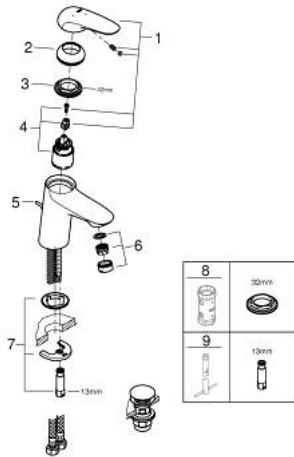

## 23 583 001 WAVE SINGLE-LEVER BASIN MIXER S-SIZE

### PRODUCT DESCRIPTION

- Colour: chrome
- single hole installation
- metal lever
- GROHE SilkMove 35 mm ceramic cartridge
- EcoMode - cold water flow in mid-lever position saves energy
- adjustable flow rate limiter
- GROHE LongLife finish
- mousseur 5.7 l/min
- smooth body
- waste set with push-open plug
- flexible connection hoses
- GROHE FastFixation rapid installation system
- GROHE QuickTool included

### SPARE PARTS, February 2015 – now

- 1: Solid metal lever (Spare part-nr. 46952000)
  - 2: Shield (Spare part-nr. 46492000)
  - 3: Screw coupling (Spare part-nr. 46460000)
  - 4: Cartridge (Spare part-nr. 46863000)
  - 5: Pop-up rod (Spare part-nr. 46739000)
  - 6: Mousseur (Spare part-nr. 48159000)
  - 7: Shank mounting kit (Spare part-nr. 46671000)
  - 8: Socket spanner (Spare part-nr. 19332000)\*
  - 9: Mounting wrench (Spare part-nr. 19017000)\*
- \* Optional accessories