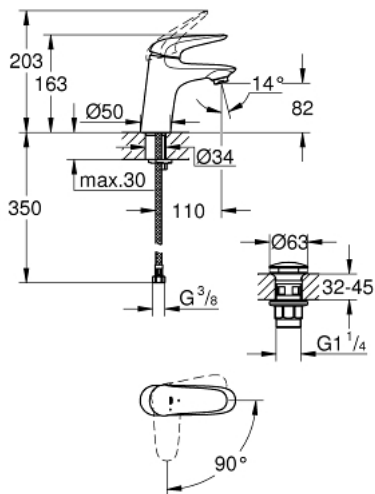

## 23 583 001 WAVE SINGLE-LEVER BASIN MIXER S-SIZE

### PRODUCT DESCRIPTION

- Colour: chrome
- single hole installation
- metal lever
- GROHE SilkMove 35 mm ceramic cartridge
- EcoMode - cold water flow in mid-lever position saves energy
- adjustable flow rate limiter
- GROHE LongLife finish
- mousseur 5.7 l/min
- smooth body
- waste set with push-open plug
- flexible connection hoses
- GROHE FastFixation rapid installation system
- GROHE QuickTool included

### SPARE PARTS, February 2015 – now

- 1: Solid metal lever (Spare part-nr. 46952000)
  - 2: Shield (Spare part-nr. 46492000)
  - 3: Screw coupling (Spare part-nr. 46460000)
  - 4: Cartridge (Spare part-nr. 46863000)
  - 5: Pop-up rod (Spare part-nr. 46739000)
  - 6: Mousseur (Spare part-nr. 48159000)
  - 7: Shank mounting kit (Spare part-nr. 46671000)
  - 8: Socket spanner (Spare part-nr. 19332000)\*
  - 9: Mounting wrench (Spare part-nr. 19017000)\*
- \* Optional accessories