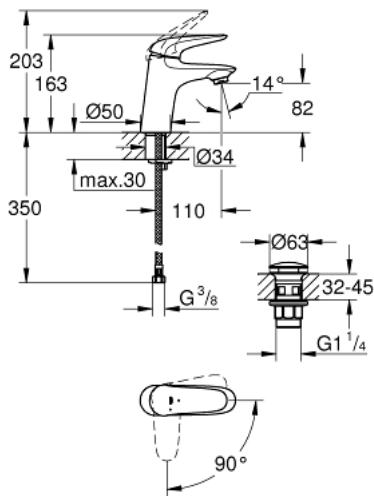

## 23 583 001 WAVE SINGLE-LEVER BASIN MIXER 1/2" S-SIZE

### PRODUCT DESCRIPTION

- Colour: chrome
- single hole installation
- metal lever
- GROHE SilkMove 35 mm ceramic cartridge
- EcoMode - cold water flow in mid-lever position saves energy
- adjustable flow rate limiter
- GROHE LongLife finish
- mousseur 5.7 l/min
- smooth body
- waste set with push-open plug
- flexible connection hoses
- GROHE FastFixation rapid installation system
- GROHE QuickTool included

## 23 583 001 **WAVE SINGLE-LEVER BASIN MIXER 1/2"** **S-SIZE**

### **SPARE PARTS**, 2月 2015 – now

- 1: Solid metal lever (Spare part-nr. 46952000)
  - 2: Cap (Spare part-nr. 46492000)
  - 3: Screw coupling (Spare part-nr. 46460000)
  - 4: Cartridge (Spare part-nr. 46863000)
  - 5: Pop-up rod (Spare part-nr. 46739000)
  - 6: Mousseur (Spare part-nr. 48159000)
  - 7: Shank mounting kit (Spare part-nr. 46671000)
  - 8: Socket spanner (Spare part-nr. 19332000)\*
  - 9: Mounting wrench (Spare part-nr. 19017000)\*
- \* Optional accessories