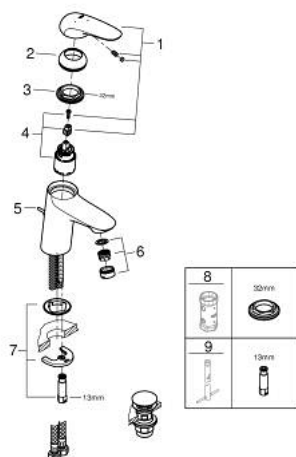

## 23 583 001 WAVE SINGLE-LEVER BASIN MIXER 1/2" S-SIZE

### PRODUCT DESCRIPTION

- Colour: chrome
- single hole installation
- metal lever
- GROHE SilkMove 35 mm ceramic cartridge
- EcoMode - cold water flow in mid-lever position saves energy
- adjustable flow rate limiter
- GROHE LongLife finish
- mousseur 5.7 l/min
- smooth body
- waste set with push-open plug
- flexible connection hoses
- GROHE FastFixation rapid installation system
- GROHE QuickTool included

## 23 583 001 **WAVE SINGLE-LEVER BASIN MIXER 1/2"** **S-SIZE**

### **SPARE PARTS**, 2月 2015 – now

- 1: Solid metal lever (Spare part-nr. 46952000)
  - 2: Cap (Spare part-nr. 46492000)
  - 3: Screw coupling (Spare part-nr. 46460000)
  - 4: Cartridge (Spare part-nr. 46863000)
  - 5: Pop-up rod (Spare part-nr. 46739000)
  - 6: Mousseur (Spare part-nr. 48159000)
  - 7: Shank mounting kit (Spare part-nr. 46671000)
  - 8: Socket spanner (Spare part-nr. 19332000)\*
  - 9: Mounting wrench (Spare part-nr. 19017000)\*
- \* Optional accessories