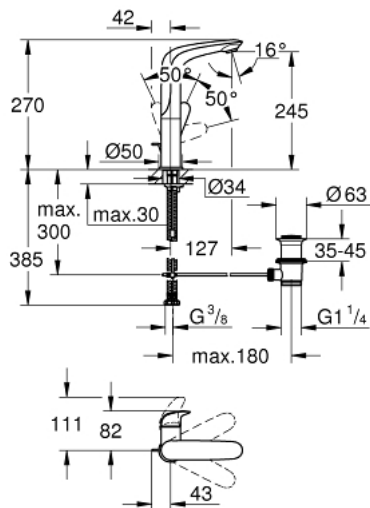

23 584 001 **WAVE SINGLE-LEVER BASIN MIXER 1/2"**
L-SIZE

PRODUCT DESCRIPTION

- Colour: chrome
- single hole installation
- metal lever
- GROHE SilkMove 28 mm ceramic cartridge
- with temperature limiter
- GROHE LongLife finish
- mousseur 5.7 l/min
- swivelling cast spout
- selectable swivel area : 0° / 150° / 360°
- flexible connection hoses
- pop-up waste set 1 1/4"
- GROHE FastFixation rapid installation system
- GROHE QuickTool included

23 584 001 **WAVE SINGLE-LEVER BASIN MIXER 1/2"**
L-SIZE

SPARE PARTS, June 2019 – now

- 1: Solid metal lever (Spare part-nr. 46953000)
- 2: Fitting ring (Spare part-nr. 46715000)
- 3: Cartridge (Spare part-nr. 46580000)
- 4: Mousseur (Spare part-nr. 48159000)
- 5: Pop-up rod (Spare part-nr. 46739000)
- 6: Shank mounting kit (Spare part-nr. 46671000)
- 7: Pop-up waste set 1 1/4" (Spare part-nr. 28910000)
- 7.1: Plug (Spare part-nr. 07182000)
- 7.2: Eccentric rod (Spare part-nr. 07052000)
- 8: Eccentric rod (Spare part-nr. 07341000)*
- 9: Mounting wrench (Spare part-nr. 19017000)*