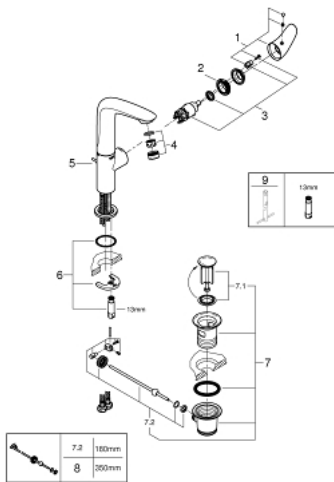

23 584 001 **WAVE SINGLE-LEVER BASIN MIXER 1/2"**
L-SIZE

PRODUCT DESCRIPTION

- Colour: chrome
- single hole installation
- metal lever
- GROHE SilkMove 28 mm ceramic cartridge
- with temperature limiter
- GROHE LongLife finish
- mousseur 5.7 l/min
- swivelling cast spout
- selectable swivel area : 0° / 150° / 360°
- flexible connection hoses
- pop-up waste set 1 1/4"
- GROHE FastFixation rapid installation system
- GROHE QuickTool included

23 584 001 **WAVE SINGLE-LEVER BASIN MIXER 1/2"**
L-SIZE

SPARE PARTS, June 2019 – now

- 1: Solid metal lever (Spare part-nr. 46953000)
- 2: Fitting ring (Spare part-nr. 46715000)
- 3: Cartridge (Spare part-nr. 46580000)
- 4: Mousseur (Spare part-nr. 48159000)
- 5: Pop-up rod (Spare part-nr. 46739000)
- 6: Shank mounting kit (Spare part-nr. 46671000)
- 7: Pop-up waste set 1 1/4" (Spare part-nr. 28910000)
- 7.1: Plug (Spare part-nr. 07182000)
- 7.2: Eccentric rod (Spare part-nr. 07052000)
- 8: Eccentric rod (Spare part-nr. 07341000)*
- 9: Mounting wrench (Spare part-nr. 19017000)*