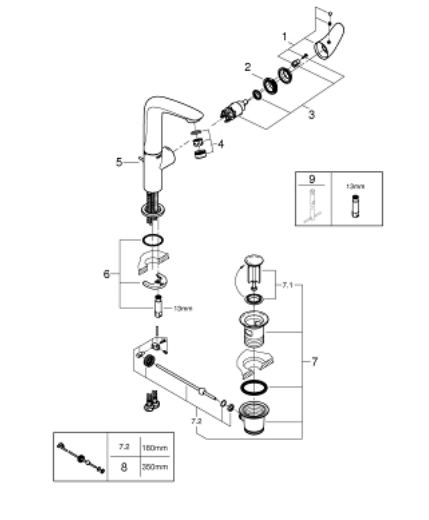

## 23 584 001 **WAVE SINGLE-LEVER BASIN MIXER 1/2"** **L-SIZE**

### PRODUCT DESCRIPTION

- Colour: chrome
- single hole installation
- metal lever
- GROHE SilkMove 28 mm ceramic cartridge
- with temperature limiter
- GROHE LongLife finish
- mousseur 5.7 l/min
- swivel cast spout
- swivel area 360°
- flexible connection hoses
- pop-up waste set 1 1/4"
- GROHE FastFixation rapid installation system
- GROHE QuickTool included

### **SPARE PARTS**, 6月 2019 – now

- 1: Solid metal lever (Spare part-nr. 46953000)
  - 2: Fitting ring (Spare part-nr. 46715000)
  - 3: Cartridge (Spare part-nr. 46580000)
  - 4: Mousseur (Spare part-nr. 48159000)
  - 5: Pop-up rod (Spare part-nr. 46739000)
  - 6: Shank mounting kit (Spare part-nr. 46671000)
  - 7: Waste set 1 1/4" (Spare part-nr. 28910000)
  - 7.1: Plug (Spare part-nr. 07182000)
  - 7.2: Eccentric rod (Spare part-nr. 07052000)
  - 8: Eccentric rod (Spare part-nr. 07341000)\*
  - 9: Mounting wrench (Spare part-nr. 19017000)\*
- \* Optional accessories