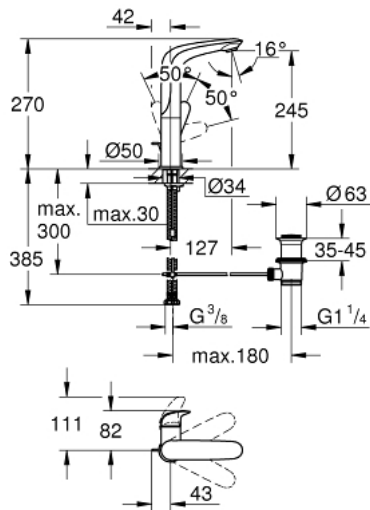

## 23 584 001 **WAVE SINGLE-LEVER BASIN MIXER 1/2"** **L-SIZE**

### PRODUCT DESCRIPTION

- Colour: chrome
- single hole installation
- metal lever
- GROHE SilkMove 28 mm ceramic cartridge
- with temperature limiter
- GROHE LongLife finish
- mousseur 5.7 l/min
- swivel cast spout
- swivel area 360°
- flexible connection hoses
- pop-up waste set 1 1/4"
- GROHE FastFixation rapid installation system
- GROHE QuickTool included

### **SPARE PARTS**, 6月 2019 – now

- 1: Solid metal lever (Spare part-nr. 46953000)
  - 2: Fitting ring (Spare part-nr. 46715000)
  - 3: Cartridge (Spare part-nr. 46580000)
  - 4: Mousseur (Spare part-nr. 48159000)
  - 5: Pop-up rod (Spare part-nr. 46739000)
  - 6: Shank mounting kit (Spare part-nr. 46671000)
  - 7: Waste set 1 1/4" (Spare part-nr. 28910000)
  - 7.1: Plug (Spare part-nr. 07182000)
  - 7.2: Eccentric rod (Spare part-nr. 07052000)
  - 8: Eccentric rod (Spare part-nr. 07341000)\*
  - 9: Mounting wrench (Spare part-nr. 19017000)\*
- \* Optional accessories