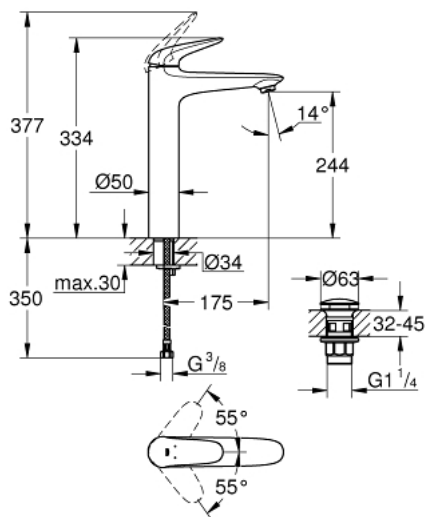

23 585 001 **WAVE SINGLE-LEVER BASIN MIXER 1/2"**
XL-SIZE

PRODUCT DESCRIPTION

- Colour: chrome
- single hole installation
- metal lever
- GROHE SilkMove 35 mm ceramic cartridge
- with temperature limiter
- GROHE LongLife finish
- mousseur 5.7 l/min
- smooth body
- waste set with push-open plug
- flexible connection hoses
- GROHE FastFixation rapid installation system
- GROHE QuickTool included

23 585 001 **WAVE SINGLE-LEVER BASIN MIXER 1/2"**
XL-SIZE

SPARE PARTS, February 2015 – now

- 1: Solid metal lever (Spare part-nr. 46951000)
 - 2: Shield (Spare part-nr. 46492000)
 - 3: Screw coupling (Spare part-nr. 46460000)
 - 4: Cartridge (Spare part-nr. 46374000)
 - 5: Flow straightener (Spare part-nr. 46837000)
 - 6: Shank mounting kit (Spare part-nr. 46671000)
 - 7: Socket spanner (Spare part-nr. 19332000)*
 - 8: Mounting wrench (Spare part-nr. 19017000)*
- * Optional accessories