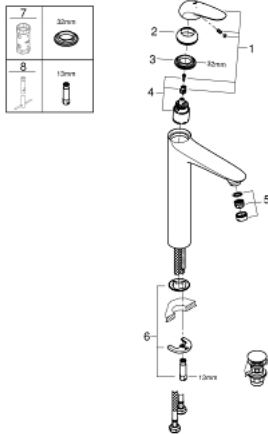

23 585 001 **WAVE SINGLE-LEVER BASIN MIXER 1/2"**
XL-SIZE

PRODUCT DESCRIPTION

- Colour: chrome
- single hole installation
- metal lever
- GROHE SilkMove 35 mm ceramic cartridge
- with temperature limiter
- GROHE LongLife finish
- mousseur 5.7 l/min
- smooth body
- waste set with push-open plug
- flexible connection hoses
- GROHE FastFixation rapid installation system
- GROHE QuickTool included

23 585 001 **WAVE SINGLE-LEVER BASIN MIXER 1/2"**
XL-SIZE

SPARE PARTS, February 2015 – now

- 1: Solid metal lever (Spare part-nr. 46951000)
 - 2: Shield (Spare part-nr. 46492000)
 - 3: Screw coupling (Spare part-nr. 46460000)
 - 4: Cartridge (Spare part-nr. 46374000)
 - 5: Flow straightener (Spare part-nr. 46837000)
 - 6: Shank mounting kit (Spare part-nr. 46671000)
 - 7: Socket spanner (Spare part-nr. 19332000)*
 - 8: Mounting wrench (Spare part-nr. 19017000)*
- * Optional accessories