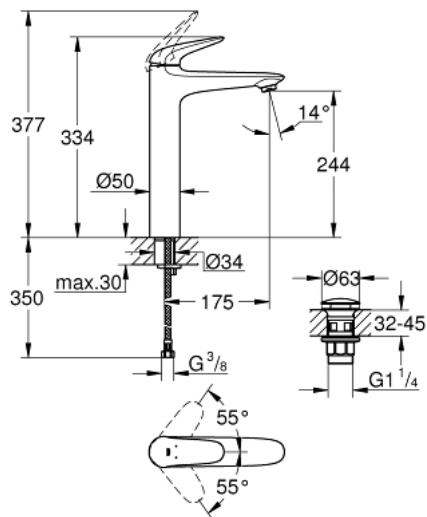

## 23 585 001 **WAVE SINGLE-LEVER BASIN MIXER 1/2"** **XL-SIZE**

### PRODUCT DESCRIPTION

- Colour: chrome
- single hole installation
- metal lever
- GROHE SilkMove 35 mm ceramic cartridge
- with temperature limiter
- GROHE LongLife finish
- mousseur 5.7 l/min
- smooth body
- waste set with push-open plug
- flexible connection hoses
- GROHE FastFixation rapid installation system
- GROHE QuickTool included

### **SPARE PARTS**, 2月 2015 – now

- 1: Solid metal lever (Spare part-nr. 46951000)
  - 2: Cap (Spare part-nr. 46492000)
  - 3: Screw coupling (Spare part-nr. 46460000)
  - 4: Cartridge (Spare part-nr. 46374000)
  - 5: Flow straightener (Spare part-nr. 46837000)
  - 6: Shank mounting kit (Spare part-nr. 46671000)
  - 7: Socket spanner (Spare part-nr. 19332000)\*
  - 8: Mounting wrench (Spare part-nr. 19017000)\*
- \* Optional accessories