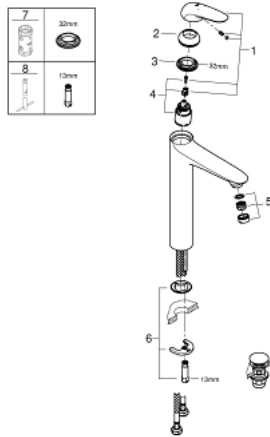

## 23 585 001 **WAVE SINGLE-LEVER BASIN MIXER 1/2"** **XL-SIZE**

### PRODUCT DESCRIPTION

- Colour: chrome
- single hole installation
- metal lever
- GROHE SilkMove 35 mm ceramic cartridge
- with temperature limiter
- GROHE LongLife finish
- mousseur 5.7 l/min
- smooth body
- waste set with push-open plug
- flexible connection hoses
- GROHE FastFixation rapid installation system
- GROHE QuickTool included

### **SPARE PARTS**, 2月 2015 – now

- 1: Solid metal lever (Spare part-nr. 46951000)
  - 2: Cap (Spare part-nr. 46492000)
  - 3: Screw coupling (Spare part-nr. 46460000)
  - 4: Cartridge (Spare part-nr. 46374000)
  - 5: Flow straightener (Spare part-nr. 46837000)
  - 6: Shank mounting kit (Spare part-nr. 46671000)
  - 7: Socket spanner (Spare part-nr. 19332000)\*
  - 8: Mounting wrench (Spare part-nr. 19017000)\*
- \* Optional accessories