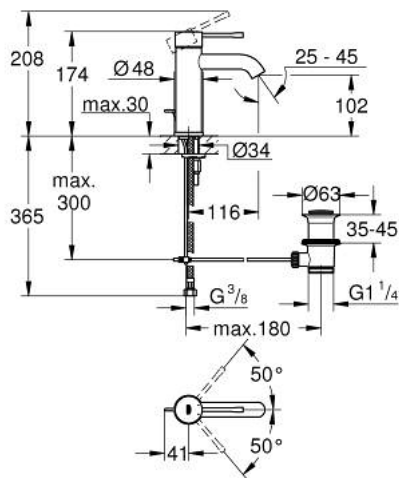

23 589 001 ESSENCE SINGLE-LEVER BASIN MIXER S-SIZE

PRODUCT DESCRIPTION

- Colour: chrome
- single hole installation
- metal lever
- GROHE SilkMove 28 mm ceramic cartridge
- with temperature limiter
- GROHE LongLife finish
- GROHE EcoJoy mousseur 5.7 l/min
- GROHE AquaGuide adjustable mousseur
- GROHE FastFixation Plus installation system
- pop-up waste set 1 1/4"
- flexible connection hoses

23 589 001 **ESSENCE SINGLE-LEVER BASIN MIXER**
S-SIZE

SPARE PARTS, March 2015 – now

- 1: Lever (Spare part-nr. 46917000)
 - 2: Fitting ring (Spare part-nr. 46715000)
 - 3: Cartridge (Spare part-nr. 46580000)
 - 4: Pop-up rod (Spare part-nr. 46739000)
 - 5: Mousseur (Spare part-nr. 48270000)
 - 6: Shank mounting kit (Spare part-nr. 46645000)
 - 7: Pop-up waste set 1 1/4" (Spare part-nr. 28910000)
 - 7.1: Plug (Spare part-nr. 07182000)
 - 7.2: Eccentric rod (Spare part-nr. 07052000)
 - 8: Mounting wrench (Spare part-nr. 19017000)*
 - 9: Eccentric rod (Spare part-nr. 07341000)*
- * Optional accessories