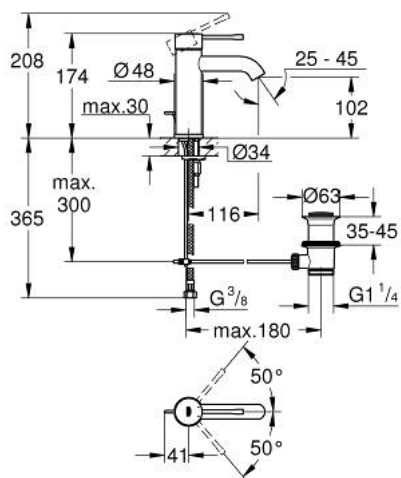

23 589 001 ESSENCE SINGLE-LEVER BASIN MIXER S-SIZE

PRODUCT DESCRIPTION

- Colour: chrome
- single hole installation
- metal lever
- GROHE SilkMove 28 mm ceramic cartridge
- with temperature limiter
- GROHE LongLife finish
- GROHE EcoJoy - less water, perfect flow
- maximum flow rate (at 3 bar): 5.7 l/min
- GROHE AquaGuide adjustable mousseur
- GROHE FastFixation Plus installation system
- pop-up waste set 1 1/4"
- flexible connection hoses

23 589 001 ESSENCE SINGLE-LEVER BASIN MIXER S-SIZE

SPARE PARTS, March 2015 – now

- 1: Lever (Spare part-nr. 46917000)
 - 2: Fitting ring (Spare part-nr. 46715000)
 - 3: Cartridge (Spare part-nr. 46580000)
 - 4: Pop-up rod (Spare part-nr. 46739000)
 - 5: Mousseur (Spare part-nr. 48270000)
 - 6: Shank mounting kit (Spare part-nr. 46645000)
 - 7: Pop-up waste set 1 1/4" (Spare part-nr. 28910000)
 - 7.1: Plug (Spare part-nr. 07182000)
 - 7.2: Eccentric rod (Spare part-nr. 07052000)
 - 8: Mounting wrench (Spare part-nr. 19017000)*
 - 9: Eccentric rod (Spare part-nr. 07341000)*
- * Optional accessories