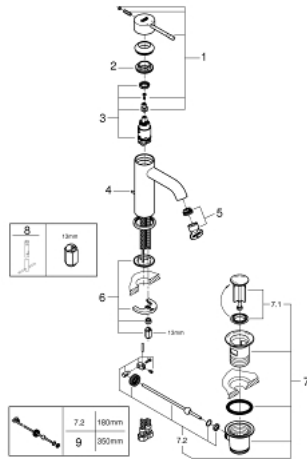

23 589 001 **ESSENCE SINGLE-LEVER BASIN MIXER 1/2"**
S-SIZE

PRODUCT DESCRIPTION

- Colour: chrome
- single hole installation
- metal lever
- GROHE SilkMove 28 mm ceramic cartridge
- with temperature limiter
- GROHE LongLife finish
- GROHE EcoJoy mousseur 5.7 l/min
- GROHE AquaGuide adjustable mousseur
- GROHE FastFixation Plus installation system
- pop-up waste set 1 1/4"
- flexible connection hoses

23 589 001 ESSENCE SINGLE-LEVER BASIN MIXER 1/2" S-SIZE

SPARE PARTS, 3月 2015 – now

- 1: Lever (Spare part-nr. 46917000)
- 2: Fitting ring (Spare part-nr. 46715000)
- 3: Cartridge (Spare part-nr. 46580000)
- 4: Pop-up rod (Spare part-nr. 46739000)
- 5: Mousseur (Spare part-nr. 48270000)
- 6: Shank mounting kit (Spare part-nr. 46645000)
- 7: Waste set 1 1/4" (Spare part-nr. 28910000)
- 7.1: Plug (Spare part-nr. 07182000)
- 7.2: Eccentric rod (Spare part-nr. 07052000)
- 8: Mounting wrench (Spare part-nr. 19017000)*
- 9: Eccentric rod (Spare part-nr. 07341000)*