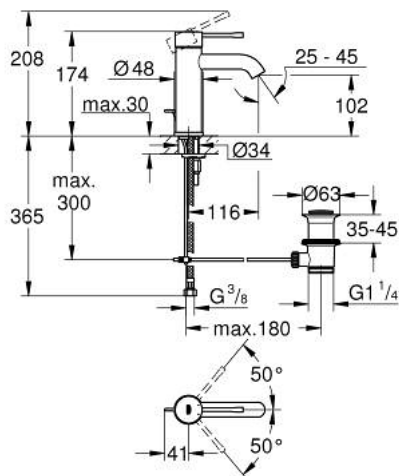

23 589 001 **ESSENCE SINGLE-LEVER BASIN MIXER 1/2"**
S-SIZE

PRODUCT DESCRIPTION

- Colour: chrome
- single hole installation
- metal lever
- GROHE SilkMove 28 mm ceramic cartridge
- with temperature limiter
- GROHE LongLife finish
- GROHE EcoJoy mousseur 5.7 l/min
- GROHE AquaGuide adjustable mousseur
- GROHE FastFixation Plus installation system
- pop-up waste set 1 1/4"
- flexible connection hoses

23 589 001 ESSENCE SINGLE-LEVER BASIN MIXER 1/2" S-SIZE

SPARE PARTS, 3月 2015 – now

- 1: Lever (Spare part-nr. 46917000)
- 2: Fitting ring (Spare part-nr. 46715000)
- 3: Cartridge (Spare part-nr. 46580000)
- 4: Pop-up rod (Spare part-nr. 46739000)
- 5: Mousseur (Spare part-nr. 48270000)
- 6: Shank mounting kit (Spare part-nr. 46645000)
- 7: Waste set 1 1/4" (Spare part-nr. 28910000)
- 7.1: Plug (Spare part-nr. 07182000)
- 7.2: Eccentric rod (Spare part-nr. 07052000)
- 8: Mounting wrench (Spare part-nr. 19017000)*
- 9: Eccentric rod (Spare part-nr. 07341000)*