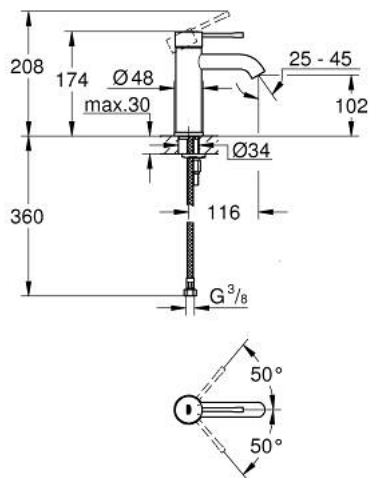

23 590 001 ESSENCE SINGLE-LEVER BASIN MIXER S-SIZE

PRODUCT DESCRIPTION

- Colour: chrome
- single hole installation
- metal lever
- GROHE SilkMove 28 mm ceramic cartridge
- with temperature limiter
- GROHE LongLife finish
- GROHE EcoJoy - less water, perfect flow
- maximum flow rate (at 3 bar): 5.7 l/min
- GROHE AquaGuide adjustable mousseur
- GROHE FastFixation Plus installation system
- smooth body
- flexible connection hoses

23 590 001 ESSENCE SINGLE-LEVER BASIN MIXER S-SIZE

SPARE PARTS, February 2022 – now

- 1: Lever (Spare part-nr. 46917000)
 - 2: Fitting ring (Spare part-nr. 46715000)
 - 3: Cartridge (Spare part-nr. 46580000)
 - 4: Mousseur (Spare part-nr. 48270000)
 - 5: Escutcheon (Spare part-nr. 48603000)
 - 6: Shank mounting kit (Spare part-nr. 46645000)
 - 7: Mounting wrench (Spare part-nr. 19017000)*
 - 8: Waste set with push-open plug (Spare part-nr. 65807000)*
- * Optional accessories