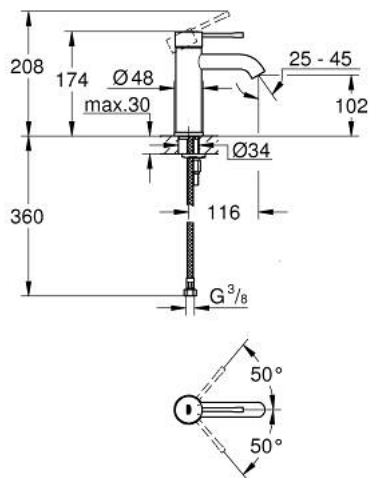

## 23 590 001 ESSENCE SINGLE-LEVER BASIN MIXER S-SIZE

### PRODUCT DESCRIPTION

- Colour: chrome
- single hole installation
- metal lever
- GROHE SilkMove 28 mm ceramic cartridge
- with temperature limiter
- GROHE LongLife finish
- GROHE EcoJoy mousseur 5.7 l/min
- GROHE AquaGuide adjustable mousseur
- GROHE FastFixation Plus installation system
- smooth body
- flexible connection hoses

### SPARE PARTS, February 2022 – now

- 1: Lever (Spare part-nr. 46917000)
  - 2: Fitting ring (Spare part-nr. 46715000)
  - 3: Cartridge (Spare part-nr. 46580000)
  - 4: Mousseur (Spare part-nr. 48270000)
  - 5: Escutcheon (Spare part-nr. 48603000)
  - 6: Shank mounting kit (Spare part-nr. 46645000)
  - 7: Mounting wrench (Spare part-nr. 19017000)\*
  - 8: Waste set with push-open plug (Spare part-nr. 65807000)\*
- \* Optional accessories