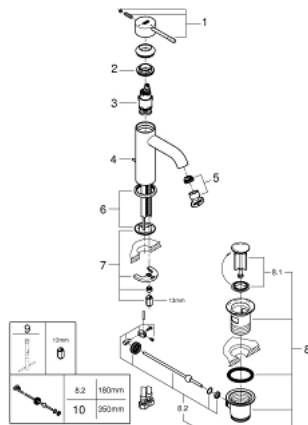

## 23 591 001 ESSENCE SINGLE-LEVER BASIN MIXER S-SIZE

### PRODUCT DESCRIPTION

- Colour: chrome
- single hole installation
- metal lever
- GROHE SilkMove 28 mm ceramic cartridge
- EcoMode - cold water flow in mid-lever position saves energy
- with temperature limiter
- GROHE LongLife finish
- GROHE EcoJoy - less water, perfect flow
- maximum flow rate (at 3 bar): 5 l/min
- GROHE AquaGuide adjustable mousseur
- GROHE FastFixation Plus installation system
- pop-up waste set 1 1/4"
- flexible connection hoses

### SPARE PARTS, December 2021 – now

- 1: Lever (Spare part-nr. 46918000)
- 2: Fitting ring (Spare part-nr. 46715000)
- 3: Cartridge (Spare part-nr. 46580000)
- 4: Pop-up rod (Spare part-nr. 46739000)
- 5: Mousseur (Spare part-nr. 48270000)
- 6: Escutcheon (Spare part-nr. 48603000)
- 7: Shank mounting kit (Spare part-nr. 46645000)
- 8: Pop-up waste set 1 1/4" (Spare part-nr. 28910000)
- 8.1: Plug (Spare part-nr. 07182000)
- 8.2: Eccentric rod (Spare part-nr. 07052000)
- 9: Mounting wrench (Spare part-nr. 19017000)\*
- 10: Eccentric rod (Spare part-nr. 07341000)\*