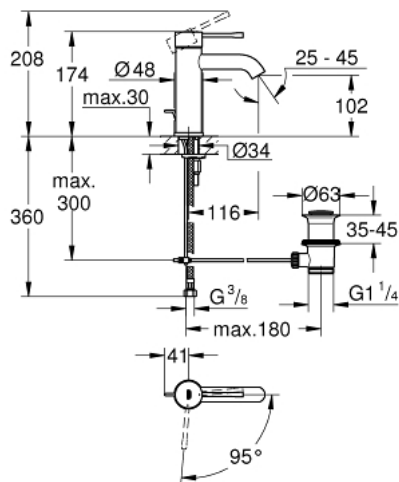

## 23 591 001 ESSENCE SINGLE-LEVER BASIN MIXER S-SIZE

### PRODUCT DESCRIPTION

- Colour: chrome
- single hole installation
- metal lever
- GROHE SilkMove 28 mm ceramic cartridge
- EcoMode - cold water flow in mid-lever position saves energy
- with temperature limiter
- GROHE LongLife finish
- GROHE EcoJoy - less water, perfect flow
- maximum flow rate (at 3 bar): 5 l/min
- GROHE AquaGuide adjustable mousseur
- GROHE FastFixation Plus installation system
- pop-up waste set 1 1/4"
- flexible connection hoses

### SPARE PARTS, December 2021 – now

- 1: Lever (Spare part-nr. 46918000)
- 2: Fitting ring (Spare part-nr. 46715000)
- 3: Cartridge (Spare part-nr. 46580000)
- 4: Pop-up rod (Spare part-nr. 46739000)
- 5: Mousseur (Spare part-nr. 48270000)
- 6: Escutcheon (Spare part-nr. 48603000)
- 7: Shank mounting kit (Spare part-nr. 46645000)
- 8: Pop-up waste set 1 1/4" (Spare part-nr. 28910000)
- 8.1: Plug (Spare part-nr. 07182000)
- 8.2: Eccentric rod (Spare part-nr. 07052000)
- 9: Mounting wrench (Spare part-nr. 19017000)\*
- 10: Eccentric rod (Spare part-nr. 07341000)\*