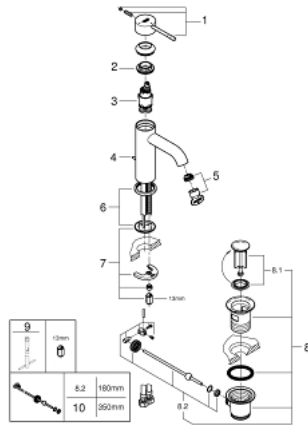

23 591 001 ESSENCE SINGLE-LEVER BASIN MIXER S-SIZE

PRODUCT DESCRIPTION

- Colour: chrome
- single hole installation
- metal lever
- GROHE SilkMove 28 mm ceramic cartridge
- OpenCold - cold water flow in mid-lever position
- with temperature limiter
- GROHE LongLife finish
- GROHE EcoJoy - less water, perfect flow
- maximum flow rate (at 3 bar): 5 l/min
- GROHE AquaGuide adjustable mousseur
- GROHE FastFixation Plus installation system
- pop-up waste set 1 1/4"
- flexible connection hoses

23 591 001 ESSENCE SINGLE-LEVER BASIN MIXER S-SIZE

SPARE PARTS, December 2021 – now

- 1: Lever (Spare part-nr. 46918000)
- 2: Fitting ring (Spare part-nr. 46715000)
- 3: Cartridge (Spare part-nr. 46580000)
- 4: Pop-up rod (Spare part-nr. 46739000)
- 5: Mousseur (Spare part-nr. 48270000)
- 6: Escutcheon (Spare part-nr. 48603000)
- 7: Shank mounting kit (Spare part-nr. 46645000)
- 8: Pop-up waste set 1 1/4" (Spare part-nr. 28910000)
- 8.1: Plug (Spare part-nr. 07182000)
- 8.2: Eccentric rod (Spare part-nr. 07052000)
- 9: Mounting wrench (Spare part-nr. 19017000)*
- 10: Eccentric rod (Spare part-nr. 07341000)*