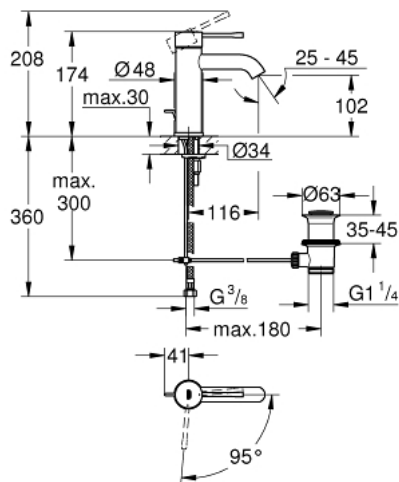

23 591 001 ESSENCE SINGLE-LEVER BASIN MIXER S-SIZE

PRODUCT DESCRIPTION

- Colour: chrome
- single hole installation
- metal lever
- GROHE SilkMove 28 mm ceramic cartridge
- OpenCold - cold water flow in mid-lever position
- with temperature limiter
- GROHE LongLife finish
- GROHE EcoJoy - less water, perfect flow
- maximum flow rate (at 3 bar): 5 l/min
- GROHE AquaGuide adjustable mousseur
- GROHE FastFixation Plus installation system
- pop-up waste set 1 1/4"
- flexible connection hoses

23 591 001 ESSENCE SINGLE-LEVER BASIN MIXER S-SIZE

SPARE PARTS, December 2021 – now

- 1: Lever (Spare part-nr. 46918000)
- 2: Fitting ring (Spare part-nr. 46715000)
- 3: Cartridge (Spare part-nr. 46580000)
- 4: Pop-up rod (Spare part-nr. 46739000)
- 5: Mousseur (Spare part-nr. 48270000)
- 6: Escutcheon (Spare part-nr. 48603000)
- 7: Shank mounting kit (Spare part-nr. 46645000)
- 8: Pop-up waste set 1 1/4" (Spare part-nr. 28910000)
- 8.1: Plug (Spare part-nr. 07182000)
- 8.2: Eccentric rod (Spare part-nr. 07052000)
- 9: Mounting wrench (Spare part-nr. 19017000)*
- 10: Eccentric rod (Spare part-nr. 07341000)*