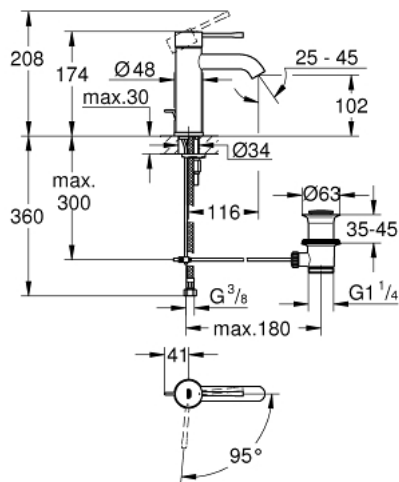

23 591 001 ESSENCE SINGLE-LEVER BASIN MIXER 1/2" S-SIZE

PRODUCT DESCRIPTION

- Colour: chrome
- single hole installation
- metal lever
- GROHE SilkMove 28 mm ceramic cartridge
- EcoMode - cold water flow in mid-lever position saves energy
- with temperature limiter
- GROHE LongLife finish
- GROHE EcoJoy - Less water, perfect flow
- maximum flow rate (at 3 bar): 5 l/min
- GROHE AquaGuide adjustable mousseur
- GROHE FastFixation Plus installation system
- pop-up waste set 1 1/4"
- flexible connection hoses

23 591 001 ESSENCE SINGLE-LEVER BASIN MIXER 1/2" S-SIZE

SPARE PARTS, 12月 2021 – now

- 1: Lever (Spare part-nr. 46918000)
 - 2: Fitting ring (Spare part-nr. 46715000)
 - 3: Cartridge (Spare part-nr. 46580000)
 - 4: Pop-up rod (Spare part-nr. 46739000)
 - 5: Mousseur (Spare part-nr. 48270000)
 - 6: Escutcheon (Spare part-nr. 48603000)
 - 7: Shank mounting kit (Spare part-nr. 46645000)
 - 8: Waste set 1 1/4" (Spare part-nr. 28910000)
 - 8.1: Plug (Spare part-nr. 07182000)
 - 8.2: Eccentric rod (Spare part-nr. 07052000)
 - 9: Mounting wrench (Spare part-nr. 19017000)*
 - 10: Eccentric rod (Spare part-nr. 07341000)*
- * Optional accessories