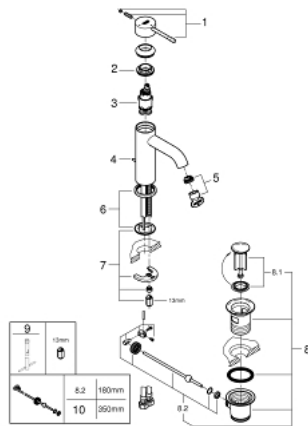

23 591 001 ESSENCE SINGLE-LEVER BASIN MIXER 1/2" S-SIZE

PRODUCT DESCRIPTION

- Colour: chrome
- single hole installation
- metal lever
- GROHE SilkMove 28 mm ceramic cartridge
- EcoMode - cold water flow in mid-lever position saves energy
- with temperature limiter
- GROHE LongLife finish
- GROHE EcoJoy - Less water, perfect flow
- maximum flow rate (at 3 bar): 5 l/min
- GROHE AquaGuide adjustable mousseur
- GROHE FastFixation Plus installation system
- pop-up waste set 1 1/4"
- flexible connection hoses

23 591 001 ESSENCE SINGLE-LEVER BASIN MIXER 1/2" S-SIZE

SPARE PARTS, 12月 2021 – now

- 1: Lever (Spare part-nr. 46918000)
 - 2: Fitting ring (Spare part-nr. 46715000)
 - 3: Cartridge (Spare part-nr. 46580000)
 - 4: Pop-up rod (Spare part-nr. 46739000)
 - 5: Mousseur (Spare part-nr. 48270000)
 - 6: Escutcheon (Spare part-nr. 48603000)
 - 7: Shank mounting kit (Spare part-nr. 46645000)
 - 8: Waste set 1 1/4" (Spare part-nr. 28910000)
 - 8.1: Plug (Spare part-nr. 07182000)
 - 8.2: Eccentric rod (Spare part-nr. 07052000)
 - 9: Mounting wrench (Spare part-nr. 19017000)*
 - 10: Eccentric rod (Spare part-nr. 07341000)*
- * Optional accessories