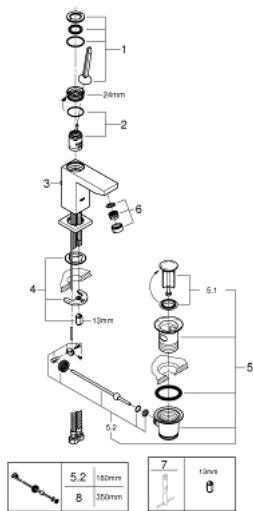

## 23 654 000 EUROCUBE JOY SINGLE-LEVER BASIN MIXER S-SIZE

### PRODUCT DESCRIPTION

- Colour: chrome
- single hole installation
- metal lever
- GROHE FeatherControl Joystick cartridge
- GROHE EcoJoy - less water, perfect flow
- maximum flow rate (at 3 bar): 5 l/min
- SpeedClean Mousseur
- GROHE FastFixation Plus installation system
- pop-up waste set 1 1/4"
- flexible connection hoses

23 654 000 **EUROCUBE JOY SINGLE-LEVER BASIN MIXER**  
**S-SIZE**

**SPARE PARTS**, April 2015 – now

- 1: Lever (Spare part-nr. 46945000)
- 2: Cartridge (Spare part-nr. 46907000)
- 3: Pop-up rod (Spare part-nr. 46787000)
- 4: Shank mounting kit (Spare part-nr. 46645000)
- 5: Pop-up waste set 1 1/4" (Spare part-nr. 28910000)
- 5.1: Plug (Spare part-nr. 07182000)
- 5.2: Eccentric rod (Spare part-nr. 07052000)
- 6: Mousseur (Spare part-nr. 48159000)
- 7: Mounting wrench (Spare part-nr. 19017000)\*
- 8: Eccentric rod (Spare part-nr. 07341000)\*