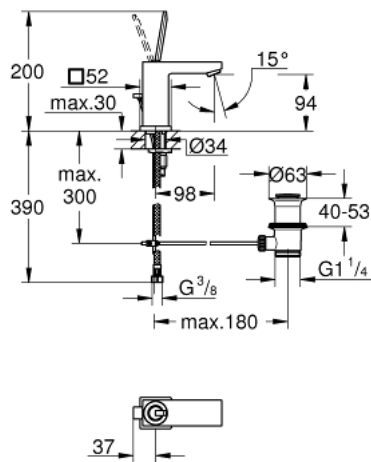

## 23 654 000 EUROCUBE JOY SINGLE-LEVER BASIN MIXER S-SIZE

### PRODUCT DESCRIPTION

- Colour: chrome
- single hole installation
- metal lever
- GROHE FeatherControl Joystick cartridge
- GROHE EcoJoy - less water, perfect flow
- maximum flow rate (at 3 bar): 5 l/min
- SpeedClean Mousseur
- GROHE FastFixation Plus installation system
- pop-up waste set 1 1/4"
- flexible connection hoses

23 654 000 **EUROCUBE JOY SINGLE-LEVER BASIN MIXER**  
**S-SIZE**

**SPARE PARTS**, April 2015 – now

- 1: Lever (Spare part-nr. 46945000)
- 2: Cartridge (Spare part-nr. 46907000)
- 3: Pop-up rod (Spare part-nr. 46787000)
- 4: Shank mounting kit (Spare part-nr. 46645000)
- 5: Pop-up waste set 1 1/4" (Spare part-nr. 28910000)
- 5.1: Plug (Spare part-nr. 07182000)
- 5.2: Eccentric rod (Spare part-nr. 07052000)
- 6: Mousseur (Spare part-nr. 48159000)
- 7: Mounting wrench (Spare part-nr. 19017000)\*
- 8: Eccentric rod (Spare part-nr. 07341000)\*