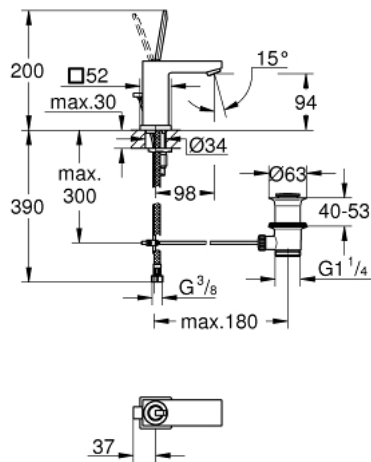

23 654 000 **EUROCUBE JOY SINGLE-LEVER BASIN MIXER 1/2"**
S-SIZE

PRODUCT DESCRIPTION

- Colour: chrome
- single hole installation
- metal lever
- GROHE FeatherControl Joystick cartridge
- GROHE EcoJoy - Less water, perfect flow
- maximum flow rate (at 3 bar): 5 l/min
- SpeedClean mousseur
- GROHE FastFixation Plus installation system
- pop-up waste set 1 1/4"
- flexible connection hoses

23 654 000 **EUROCUBE JOY SINGLE-LEVER BASIN MIXER 1/2"**
S-SIZE

SPARE PARTS, 4月 2015 – now

- 1: Lever (Spare part-nr. 46945000)
- 2: Cartridge (Spare part-nr. 46907000)
- 3: Pop-up rod (Spare part-nr. 46787000)
- 4: Shank mounting kit (Spare part-nr. 46645000)
- 5: Waste set 1 1/4" (Spare part-nr. 28910000)
- 5.1: Plug (Spare part-nr. 07182000)
- 5.2: Eccentric rod (Spare part-nr. 07052000)
- 6: Mousseur (Spare part-nr. 48159000)
- 7: Mounting wrench (Spare part-nr. 19017000)*
- 8: Eccentric rod (Spare part-nr. 07341000)*