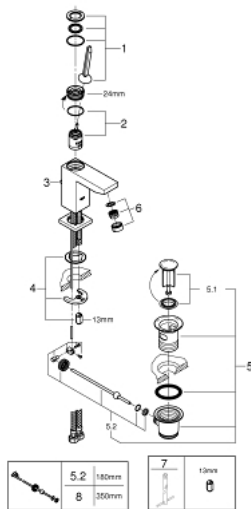

23 654 000 **EUROCUBE JOY SINGLE-LEVER BASIN MIXER 1/2"**
S-SIZE

PRODUCT DESCRIPTION

- Colour: chrome
- single hole installation
- metal lever
- GROHE FeatherControl Joystick cartridge
- GROHE EcoJoy - Less water, perfect flow
- maximum flow rate (at 3 bar): 5 l/min
- SpeedClean mousseur
- GROHE FastFixation Plus installation system
- pop-up waste set 1 1/4"
- flexible connection hoses

23 654 000 **EUROCUBE JOY SINGLE-LEVER BASIN MIXER 1/2"**
S-SIZE

SPARE PARTS, 4月 2015 – now

- 1: Lever (Spare part-nr. 46945000)
- 2: Cartridge (Spare part-nr. 46907000)
- 3: Pop-up rod (Spare part-nr. 46787000)
- 4: Shank mounting kit (Spare part-nr. 46645000)
- 5: Waste set 1 1/4" (Spare part-nr. 28910000)
- 5.1: Plug (Spare part-nr. 07182000)
- 5.2: Eccentric rod (Spare part-nr. 07052000)
- 6: Mousseur (Spare part-nr. 48159000)
- 7: Mounting wrench (Spare part-nr. 19017000)*
- 8: Eccentric rod (Spare part-nr. 07341000)*