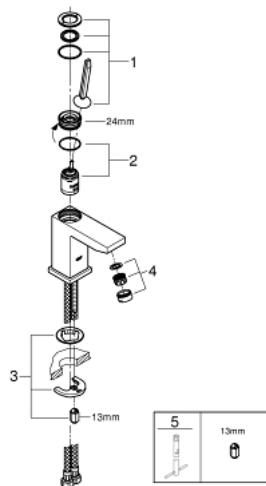

23 656 000 EUROCUBE JOY SINGLE-LEVER BASIN MIXER S-SIZE

PRODUCT DESCRIPTION

- Colour: chrome
- single hole installation
- metal lever
- GROHE FeatherControl Joystick cartridge
- GROHE EcoJoy - less water, perfect flow
- maximum flow rate (at 3 bar): 5 l/min
- SpeedClean Mousseur
- GROHE FastFixation Plus installation system
- smooth body
- flexible connection hoses

23 656 000 EUROCUBE JOY SINGLE-LEVER BASIN MIXER S-SIZE

SPARE PARTS, April 2015 – now

- 1: Lever (Spare part-nr. 46945000)
 - 2: Cartridge (Spare part-nr. 46907000)
 - 3: Shank mounting kit (Spare part-nr. 46645000)
 - 4: Mousseur (Spare part-nr. 48159000)
 - 5: Mounting wrench (Spare part-nr. 19017000)*
- * Optional accessories