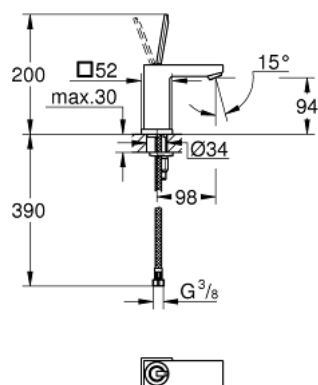

23 656 000 EUROCUBE JOY SINGLE-LEVER BASIN MIXER S-SIZE

PRODUCT DESCRIPTION

- Colour: chrome
- single hole installation
- metal lever
- GROHE FeatherControl Joystick cartridge
- GROHE EcoJoy - less water, perfect flow
- maximum flow rate (at 3 bar): 5 l/min
- SpeedClean Mousseur
- GROHE FastFixation Plus installation system
- smooth body
- flexible connection hoses

23 656 000 EUROCUBE JOY SINGLE-LEVER BASIN MIXER S-SIZE

SPARE PARTS, April 2015 – now

- 1: Lever (Spare part-nr. 46945000)
 - 2: Cartridge (Spare part-nr. 46907000)
 - 3: Shank mounting kit (Spare part-nr. 46645000)
 - 4: Mousseur (Spare part-nr. 48159000)
 - 5: Mounting wrench (Spare part-nr. 19017000)*
- * Optional accessories