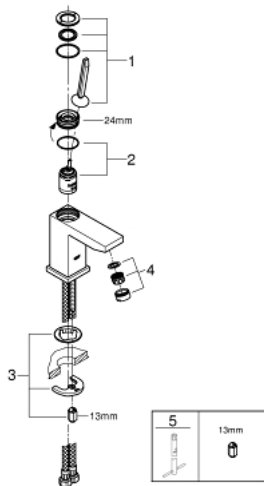

23 656 000 **EUROCUBE JOY SINGLE-LEVER BASIN MIXER 1/2"**
S-SIZE

PRODUCT DESCRIPTION

- Colour: chrome
- single hole installation
- metal lever
- GROHE FeatherControl Joystick cartridge
- GROHE EcoJoy - Less water, perfect flow
- maximum flow rate (at 3 bar): 5 l/min
- SpeedClean mousseur
- GROHE FastFixation Plus installation system
- smooth body
- flexible connection hoses

23 656 000 **EUROCUBE JOY SINGLE-LEVER BASIN MIXER 1/2"**
S-SIZE

SPARE PARTS, 4月 2015 – now

- 1: Lever (Spare part-nr. 46945000)
- 2: Cartridge (Spare part-nr. 46907000)
- 3: Shank mounting kit (Spare part-nr. 46645000)
- 4: Mousseur (Spare part-nr. 48159000)
- 5: Mounting wrench (Spare part-nr. 19017000)*