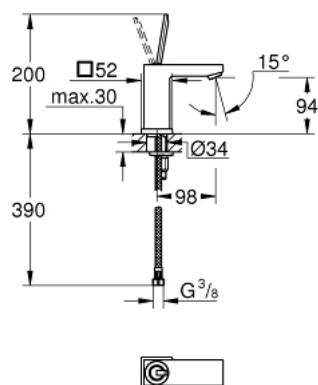

23 656 000 **EUROCUBE JOY SINGLE-LEVER BASIN MIXER 1/2"**
S-SIZE

PRODUCT DESCRIPTION

- Colour: chrome
- single hole installation
- metal lever
- GROHE FeatherControl Joystick cartridge
- GROHE EcoJoy - Less water, perfect flow
- maximum flow rate (at 3 bar): 5 l/min
- SpeedClean mousseur
- GROHE FastFixation Plus installation system
- smooth body
- flexible connection hoses

23 656 000 **EUROCUBE JOY SINGLE-LEVER BASIN MIXER 1/2"**
S-SIZE

SPARE PARTS, 4月 2015 – now

- 1: Lever (Spare part-nr. 46945000)
- 2: Cartridge (Spare part-nr. 46907000)
- 3: Shank mounting kit (Spare part-nr. 46645000)
- 4: Mousseur (Spare part-nr. 48159000)
- 5: Mounting wrench (Spare part-nr. 19017000)*