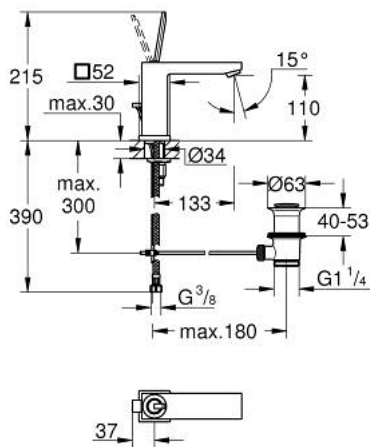

23 657 000 **EUROCUBE JOY SINGLE-LEVER BASIN MIXER 1/2"**
M-SIZE

PRODUCT DESCRIPTION

- Colour: chrome
- single hole installation
- metal lever
- GROHE FeatherControl Joystick cartridge
- GROHE EcoJoy - less water, perfect flow
- maximum flow rate (at 3 bar): 5 l/min
- SpeedClean Mousseur
- GROHE FastFixation Plus installation system
- pop-up waste set 1 1/4"
- flexible connection hoses

23 657 000 **EUROCUBE JOY SINGLE-LEVER BASIN MIXER 1/2"**
M-SIZE

SPARE PARTS, April 2015 – now

- 1: Lever (Spare part-nr. 46945000)
- 2: Cartridge (Spare part-nr. 46907000)
- 3: Pop-up rod (Spare part-nr. 46787000)
- 4: Shank mounting kit (Spare part-nr. 46645000)
- 5: Pop-up waste set 1 1/4" (Spare part-nr. 28910000)
- 5.1: Plug (Spare part-nr. 07182000)
- 5.2: Eccentric rod (Spare part-nr. 07052000)
- 6: Mousseur (Spare part-nr. 48159000)
- 7: Mounting wrench (Spare part-nr. 19017000)*
- 8: Eccentric rod (Spare part-nr. 07341000)*