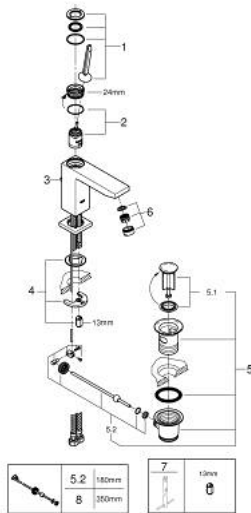

23 657 000 **EUROCUBE JOY SINGLE-LEVER BASIN MIXER 1/2"**
M-SIZE

PRODUCT DESCRIPTION

- Colour: chrome
- single hole installation
- metal lever
- GROHE FeatherControl Joystick cartridge
- GROHE EcoJoy - less water, perfect flow
- maximum flow rate (at 3 bar): 5 l/min
- SpeedClean Mousseur
- GROHE FastFixation Plus installation system
- pop-up waste set 1 1/4"
- flexible connection hoses

23 657 000 **EUROCUBE JOY SINGLE-LEVER BASIN MIXER 1/2"**
M-SIZE

SPARE PARTS, April 2015 – now

- 1: Lever (Spare part-nr. 46945000)
- 2: Cartridge (Spare part-nr. 46907000)
- 3: Pop-up rod (Spare part-nr. 46787000)
- 4: Shank mounting kit (Spare part-nr. 46645000)
- 5: Pop-up waste set 1 1/4" (Spare part-nr. 28910000)
- 5.1: Plug (Spare part-nr. 07182000)
- 5.2: Eccentric rod (Spare part-nr. 07052000)
- 6: Mousseur (Spare part-nr. 48159000)
- 7: Mounting wrench (Spare part-nr. 19017000)*
- 8: Eccentric rod (Spare part-nr. 07341000)*