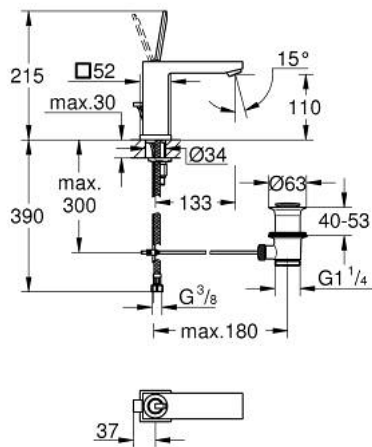

23 657 000 **EUROCUBE JOY SINGLE-LEVER BASIN MIXER 1/2"**
M-SIZE

PRODUCT DESCRIPTION

- Colour: chrome
- single hole installation
- metal lever
- GROHE FeatherControl Joystick cartridge
- GROHE EcoJoy - Less water, perfect flow
- maximum flow rate (at 3 bar): 5 l/min
- SpeedClean mousseur
- GROHE FastFixation Plus installation system
- pop-up waste set 1 1/4"
- flexible connection hoses

23 657 000 EUROCUBE JOY SINGLE-LEVER BASIN MIXER 1/2" M-SIZE

SPARE PARTS, 4月 2015 – now

- 1: Lever (Spare part-nr. 46945000)
- 2: Cartridge (Spare part-nr. 46907000)
- 3: Pop-up rod (Spare part-nr. 46787000)
- 4: Shank mounting kit (Spare part-nr. 46645000)
- 5: Waste set 1 1/4" (Spare part-nr. 28910000)
- 5.1: Plug (Spare part-nr. 07182000)
- 5.2: Eccentric rod (Spare part-nr. 07052000)
- 6: Mousseur (Spare part-nr. 48159000)
- 7: Mounting wrench (Spare part-nr. 19017000)*
- 8: Eccentric rod (Spare part-nr. 07341000)*