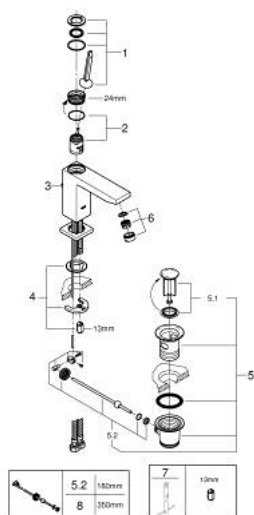

23 657 000 **EUROCUBE JOY SINGLE-LEVER BASIN MIXER 1/2"**
M-SIZE

PRODUCT DESCRIPTION

- Colour: chrome
- single hole installation
- metal lever
- GROHE FeatherControl Joystick cartridge
- GROHE EcoJoy - Less water, perfect flow
- maximum flow rate (at 3 bar): 5 l/min
- SpeedClean mousseur
- GROHE FastFixation Plus installation system
- pop-up waste set 1 1/4"
- flexible connection hoses

23 657 000 EUROCUBE JOY SINGLE-LEVER BASIN MIXER 1/2" M-SIZE

SPARE PARTS, 4月 2015 – now

- 1: Lever (Spare part-nr. 46945000)
- 2: Cartridge (Spare part-nr. 46907000)
- 3: Pop-up rod (Spare part-nr. 46787000)
- 4: Shank mounting kit (Spare part-nr. 46645000)
- 5: Waste set 1 1/4" (Spare part-nr. 28910000)
- 5.1: Plug (Spare part-nr. 07182000)
- 5.2: Eccentric rod (Spare part-nr. 07052000)
- 6: Mousseur (Spare part-nr. 48159000)
- 7: Mounting wrench (Spare part-nr. 19017000)*
- 8: Eccentric rod (Spare part-nr. 07341000)*