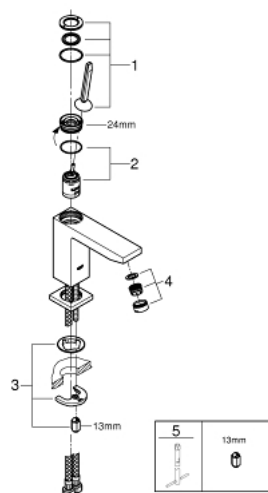

23 658 000 **EUROCUBE JOY SINGLE-LEVER BASIN MIXER 1/2"**
M-SIZE

PRODUCT DESCRIPTION

- Colour: chrome
- single hole installation
- metal lever
- GROHE FeatherControl Joystick cartridge
- GROHE EcoJoy - less water, perfect flow
- maximum flow rate (at 3 bar): 5 l/min
- SpeedClean Mousseur
- GROHE FastFixation Plus installation system
- smooth body
- flexible connection hoses

23 658 000 **EUROCUBE JOY SINGLE-LEVER BASIN MIXER 1/2"**
M-SIZE

SPARE PARTS, April 2015 – now

- 1: Lever (Spare part-nr. 46945000)
 - 2: Cartridge (Spare part-nr. 46907000)
 - 3: Shank mounting kit (Spare part-nr. 46645000)
 - 4: Mousseur (Spare part-nr. 48159000)
 - 5: Mounting wrench (Spare part-nr. 19017000)*
- * Optional accessories