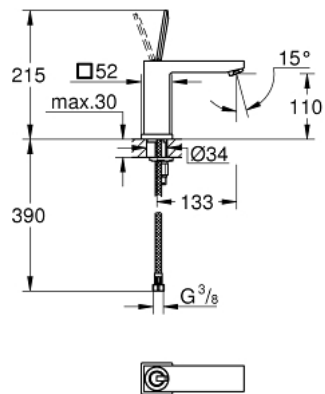

23 658 000 **EUROCUBE JOY SINGLE-LEVER BASIN MIXER 1/2"**
M-SIZE

PRODUCT DESCRIPTION

- Colour: chrome
- single hole installation
- metal lever
- GROHE FeatherControl Joystick cartridge
- GROHE EcoJoy - less water, perfect flow
- maximum flow rate (at 3 bar): 5 l/min
- SpeedClean Mousseur
- GROHE FastFixation Plus installation system
- smooth body
- flexible connection hoses

23 658 000 **EUROCUBE JOY SINGLE-LEVER BASIN MIXER 1/2"**
M-SIZE

SPARE PARTS, April 2015 – now

- 1: Lever (Spare part-nr. 46945000)
 - 2: Cartridge (Spare part-nr. 46907000)
 - 3: Shank mounting kit (Spare part-nr. 46645000)
 - 4: Mousseur (Spare part-nr. 48159000)
 - 5: Mounting wrench (Spare part-nr. 19017000)*
- * Optional accessories