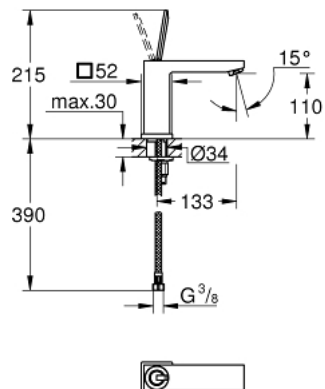

23 658 000 **EUROCUBE JOY SINGLE-LEVER BASIN MIXER 1/2"**  
**M-SIZE**

**PRODUCT DESCRIPTION**

- Colour: chrome
- single hole installation
- metal lever
- GROHE FeatherControl Joystick cartridge
- GROHE EcoJoy - Less water, perfect flow
- maximum flow rate (at 3 bar): 5 l/min
- SpeedClean mousseur
- GROHE FastFixation Plus installation system
- smooth body
- flexible connection hoses

23 658 000 **EUROCUBE JOY SINGLE-LEVER BASIN MIXER 1/2"**  
**M-SIZE**

**SPARE PARTS**, 4月 2015 – now

- 1: Lever (Spare part-nr. 46945000)
- 2: Cartridge (Spare part-nr. 46907000)
- 3: Shank mounting kit (Spare part-nr. 46645000)
- 4: Mousseur (Spare part-nr. 48159000)
- 5: Mounting wrench (Spare part-nr. 19017000)\*