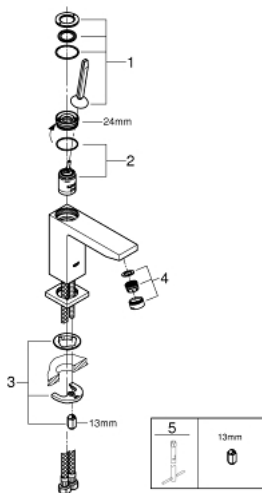

23 658 000 **EUROCUBE JOY SINGLE-LEVER BASIN MIXER 1/2"**  
**M-SIZE**

**PRODUCT DESCRIPTION**

- Colour: chrome
- single hole installation
- metal lever
- GROHE FeatherControl Joystick cartridge
- GROHE EcoJoy - Less water, perfect flow
- maximum flow rate (at 3 bar): 5 l/min
- SpeedClean mousseur
- GROHE FastFixation Plus installation system
- smooth body
- flexible connection hoses

23 658 000 **EUROCUBE JOY SINGLE-LEVER BASIN MIXER 1/2"**  
**M-SIZE**

**SPARE PARTS**, 4月 2015 – now

- 1: Lever (Spare part-nr. 46945000)
- 2: Cartridge (Spare part-nr. 46907000)
- 3: Shank mounting kit (Spare part-nr. 46645000)
- 4: Mousseur (Spare part-nr. 48159000)
- 5: Mounting wrench (Spare part-nr. 19017000)\*