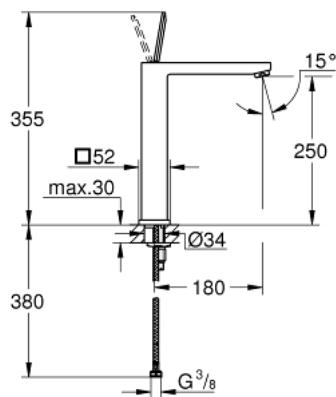

## 23 661 000 EUROCUBE JOY SINGLE-LEVER BASIN MIXER 1/2" XL-SIZE

### PRODUCT DESCRIPTION

- Colour: chrome
- single hole installation
- metal lever
- for free-standing basins
- GROHE FeatherControl Joystick cartridge
- GROHE EcoJoy - Less water, perfect flow
- maximum flow rate (at 3 bar): 5 l/min
- SpeedClean mousseur
- GROHE FastFixation Plus installation system
- smooth body
- flexible connection hoses

### SPARE PARTS, 4月 2015 – now

- 1: Lever (Spare part-nr. 46945000)
- 2: Cartridge (Spare part-nr. 46907000)
- 3: Shank mounting kit (Spare part-nr. 46645000)
- 4: Mousseur (Spare part-nr. 48159000)
- 5: Mounting wrench (Spare part-nr. 19017000)\*