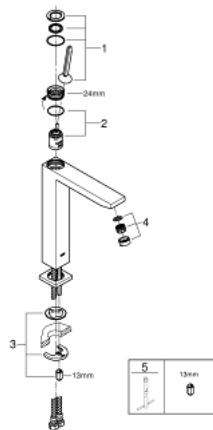

## 23 661 000 EUROCUBE JOY SINGLE-LEVER BASIN MIXER 1/2" XL-SIZE

### PRODUCT DESCRIPTION

- Colour: chrome
- single hole installation
- metal lever
- for free-standing basins
- GROHE FeatherControl Joystick cartridge
- GROHE EcoJoy - Less water, perfect flow
- maximum flow rate (at 3 bar): 5 l/min
- SpeedClean mousseur
- GROHE FastFixation Plus installation system
- smooth body
- flexible connection hoses

### SPARE PARTS, 4月 2015 – now

- 1: Lever (Spare part-nr. 46945000)
- 2: Cartridge (Spare part-nr. 46907000)
- 3: Shank mounting kit (Spare part-nr. 46645000)
- 4: Mousseur (Spare part-nr. 48159000)
- 5: Mounting wrench (Spare part-nr. 19017000)\*