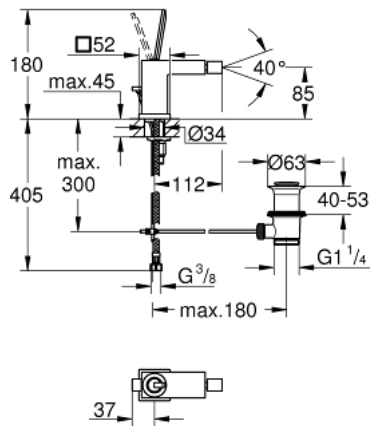

23 664 000 EUROCUBE JOY SINGLE-LEVER BIDET MIXER

PRODUCT DESCRIPTION

- Colour: chrome
- single hole installation
- metal lever
- GROHE FeatherControl Joystick cartridge
- GROHE EcoJoy - less water, perfect flow
- maximum flow rate (at 3 bar): 5 l/min
- ball-joint mousseur
- GROHE FastFixation Plus installation system
- pop-up waste set 1 1/4"
- flexible connection hoses

23 664 000 EUROCUBE JOY SINGLE-LEVER BIDET MIXER

SPARE PARTS, April 2015 – now

- 1: Lever (Spare part-nr. 46945000)
- 2: Cartridge (Spare part-nr. 46907000)
- 3: Pop-up rod (Spare part-nr. 46787000)
- 4: Shank mounting kit (Spare part-nr. 46645000)
- 5: Pop-up waste set 1 1/4" (Spare part-nr. 28910000)
- 5.1: Plug (Spare part-nr. 07182000)
- 5.2: Eccentric rod (Spare part-nr. 07052000)
- 6: Ball-joint aerator (Spare part-nr. 46791000)
- 7: Mounting wrench (Spare part-nr. 19017000)*
- 8: Eccentric rod (Spare part-nr. 07341000)*