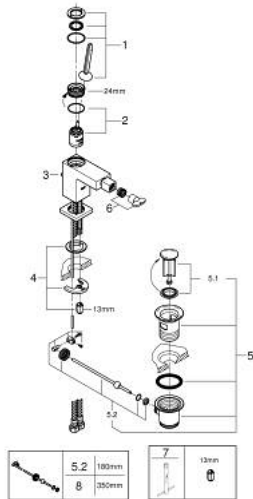

23 664 000 EUROCUBE JOY SINGLE-LEVER BIDET MIXER

PRODUCT DESCRIPTION

- Colour: chrome
- single hole installation
- metal lever
- GROHE FeatherControl Joystick cartridge
- GROHE EcoJoy - less water, perfect flow
- maximum flow rate (at 3 bar): 5 l/min
- ball-joint mousseur
- GROHE FastFixation Plus installation system
- pop-up waste set 1 1/4"
- flexible connection hoses

23 664 000 EUROCUBE JOY SINGLE-LEVER BIDET MIXER

SPARE PARTS, April 2015 – now

- 1: Lever (Spare part-nr. 46945000)
- 2: Cartridge (Spare part-nr. 46907000)
- 3: Pop-up rod (Spare part-nr. 46787000)
- 4: Shank mounting kit (Spare part-nr. 46645000)
- 5: Pop-up waste set 1 1/4" (Spare part-nr. 28910000)
- 5.1: Plug (Spare part-nr. 07182000)
- 5.2: Eccentric rod (Spare part-nr. 07052000)
- 6: Ball-joint aerator (Spare part-nr. 46791000)
- 7: Mounting wrench (Spare part-nr. 19017000)*
- 8: Eccentric rod (Spare part-nr. 07341000)*