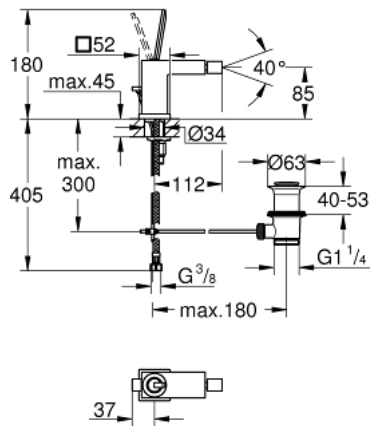

23 664 000 EUROCUBE JOY SINGLE-LEVER BIDET MIXER 1/2"

PRODUCT DESCRIPTION

- Colour: chrome
- single hole installation
- metal lever
- GROHE FeatherControl Joystick cartridge
- GROHE EcoJoy - Less water, perfect flow
- maximum flow rate (at 3 bar): 5 l/min
- ball-joint mousseur
- GROHE FastFixation Plus installation system
- pop-up waste set 1 1/4"
- flexible connection hoses

23 664 000 EUROCUBE JOY SINGLE-LEVER BIDET MIXER 1/2"

SPARE PARTS, 4月 2015 – now

- 1: Lever (Spare part-nr. 46945000)
 - 2: Cartridge (Spare part-nr. 46907000)
 - 3: Pop-up rod (Spare part-nr. 46787000)
 - 4: Shank mounting kit (Spare part-nr. 46645000)
 - 5: Waste set 1 1/4" (Spare part-nr. 28910000)
 - 5.1: Plug (Spare part-nr. 07182000)
 - 5.2: Eccentric rod (Spare part-nr. 07052000)
 - 6: Ball-joint aerator (Spare part-nr. 46791000)
 - 7: Mounting wrench (Spare part-nr. 19017000)*
 - 8: Eccentric rod (Spare part-nr. 07341000)*
- * Optional accessories