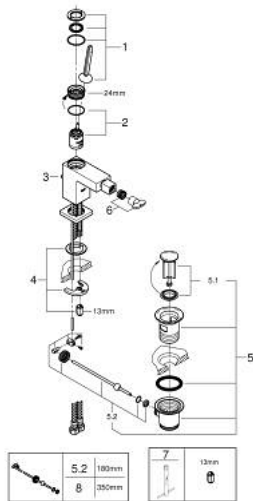

23 664 000 EUROCUBE JOY SINGLE-LEVER BIDET MIXER 1/2"

PRODUCT DESCRIPTION

- Colour: chrome
- single hole installation
- metal lever
- GROHE FeatherControl Joystick cartridge
- GROHE EcoJoy - Less water, perfect flow
- maximum flow rate (at 3 bar): 5 l/min
- ball-joint mousseur
- GROHE FastFixation Plus installation system
- pop-up waste set 1 1/4"
- flexible connection hoses

23 664 000 EUROCUBE JOY SINGLE-LEVER BIDET MIXER 1/2"

SPARE PARTS, 4月 2015 – now

- 1: Lever (Spare part-nr. 46945000)
 - 2: Cartridge (Spare part-nr. 46907000)
 - 3: Pop-up rod (Spare part-nr. 46787000)
 - 4: Shank mounting kit (Spare part-nr. 46645000)
 - 5: Waste set 1 1/4" (Spare part-nr. 28910000)
 - 5.1: Plug (Spare part-nr. 07182000)
 - 5.2: Eccentric rod (Spare part-nr. 07052000)
 - 6: Ball-joint aerator (Spare part-nr. 46791000)
 - 7: Mounting wrench (Spare part-nr. 19017000)*
 - 8: Eccentric rod (Spare part-nr. 07341000)*
- * Optional accessories